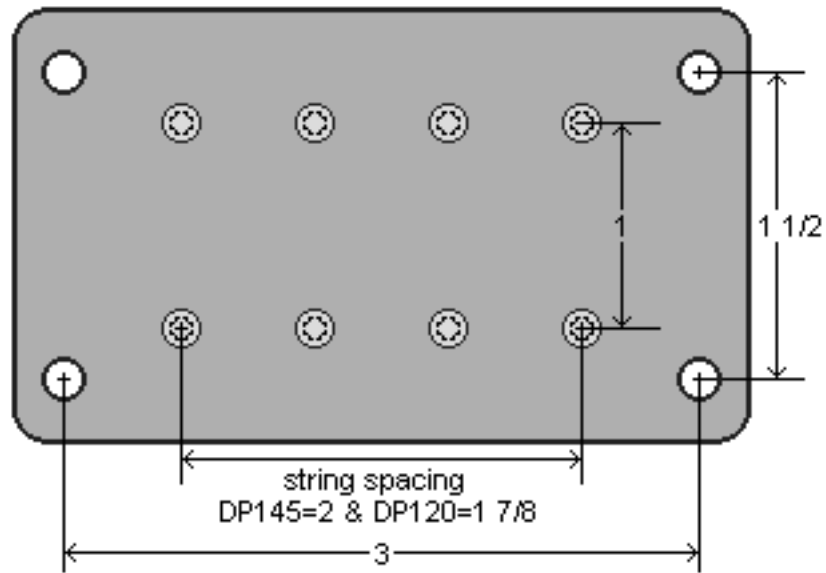

DiMarzio, Inc.

1388 Richmond Terrace, PO Box 100387, Staten Island, NY 10310, Tel(718)981-9286, Fax(718)720-5296

DP145 & DP120 DIMENSIONS

(dimensions given in inches)

top view

bottom view

side view

Copyright (C) 2003 DiMarzio, Inc. All rights reserved