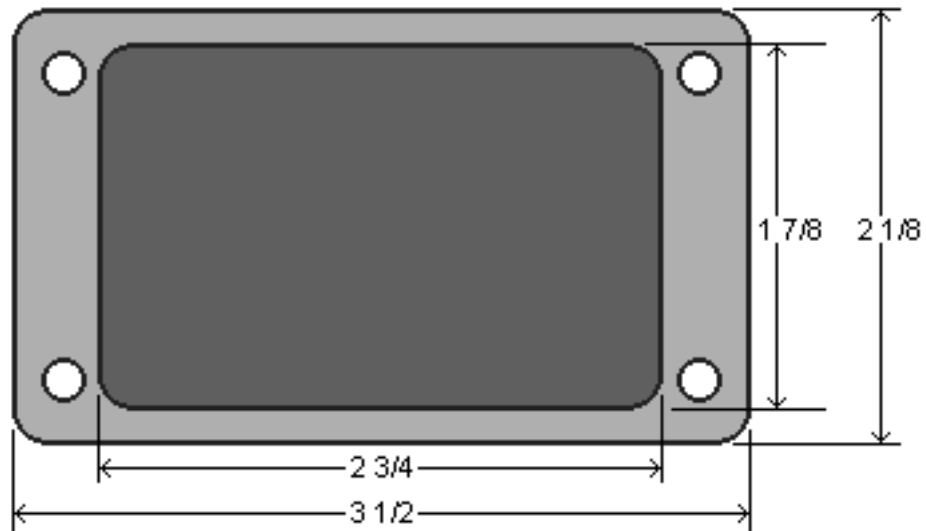

DiMarzio, Inc.

1388 Richmond Terrace, PO Box 100387, Staten Island, NY 10310, Tel(718)981-9286, Fax(718)720-5296

DP145 & DP120 DIMENSIONS

(dimensions given in inches)

top view

bottom view

side view

Copyright (C) 2003 DiMarzio, Inc. All rights reserved