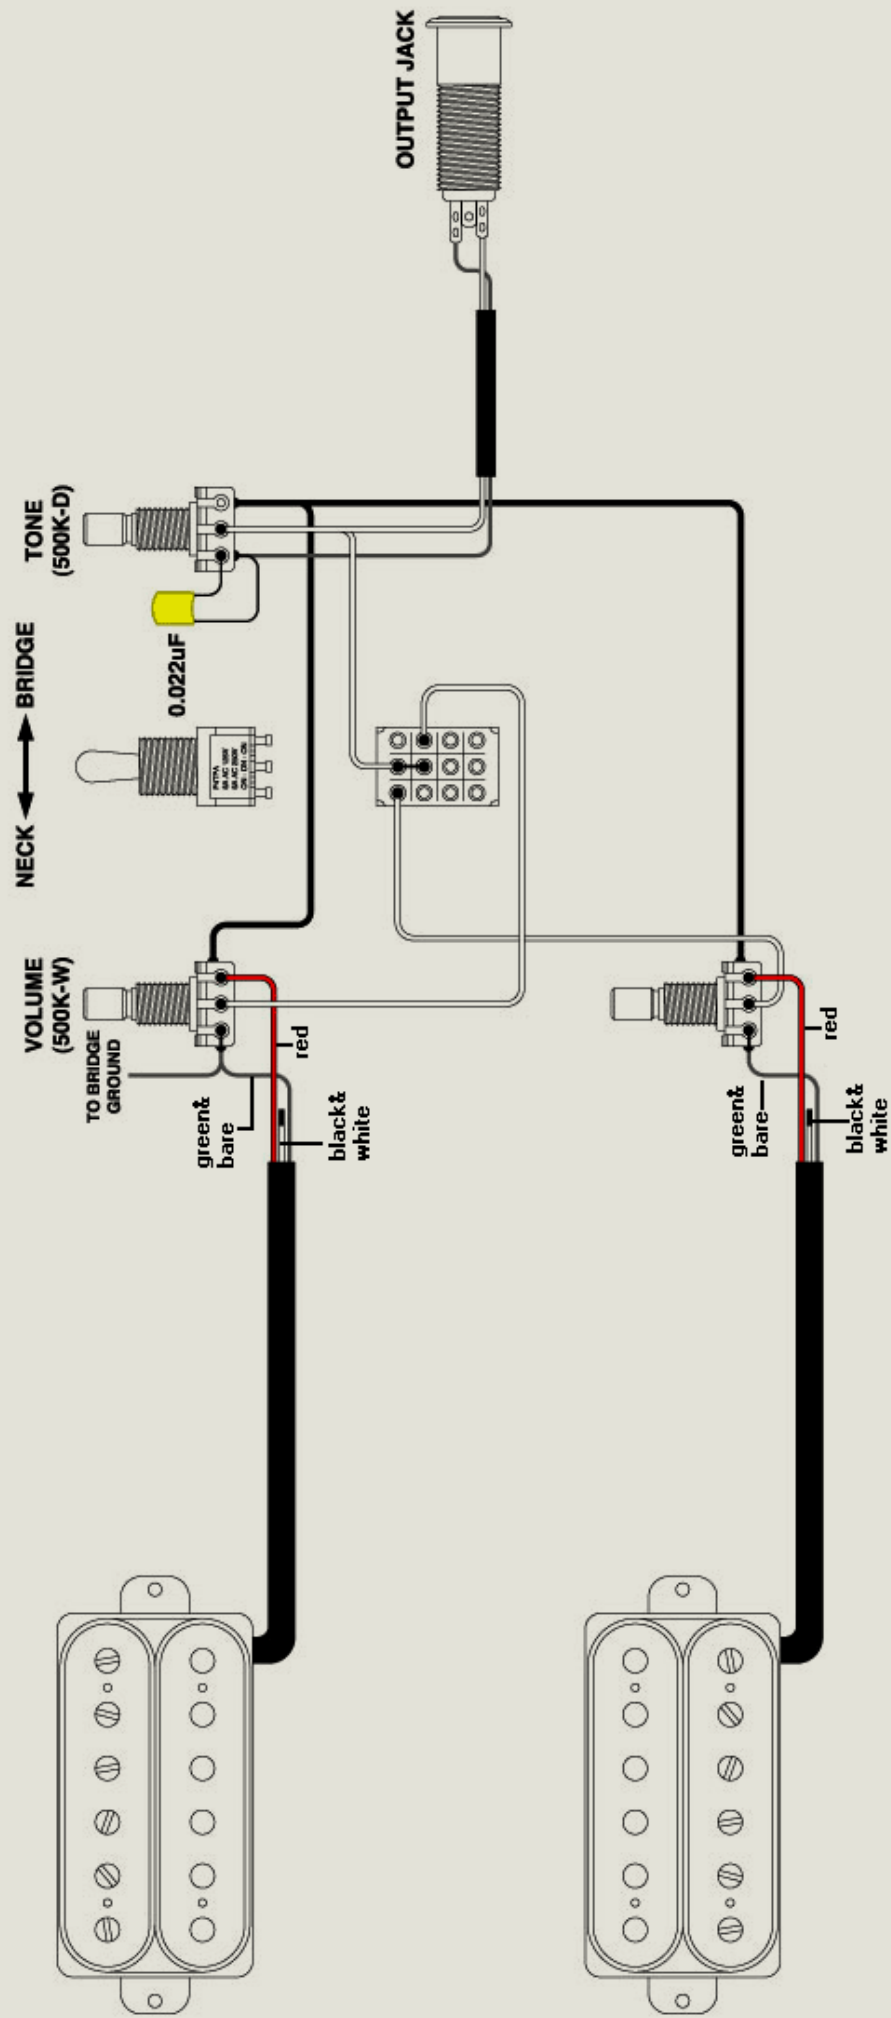

2 DiMarzio humbuckers

TITLE		MODEL	
WIRING DIAGRAM		SZ1220	
DRAWN	DATE	DATE	
KOICHI FUJIMURA	APR.20 2004		