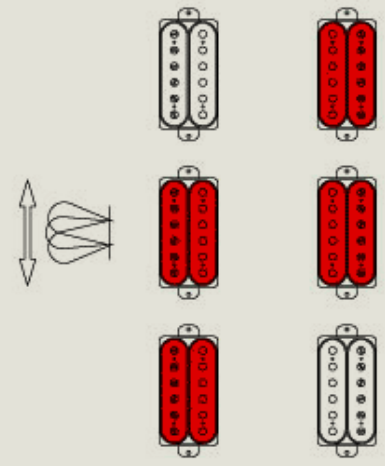

2 DiMarzio humbuckers

TITLE		MODEL	
WIRING DIAGRAM		SZ1220	
DRAWN	DATE	DATE	
KOICHI FUJIMURA	APR.20 2004		