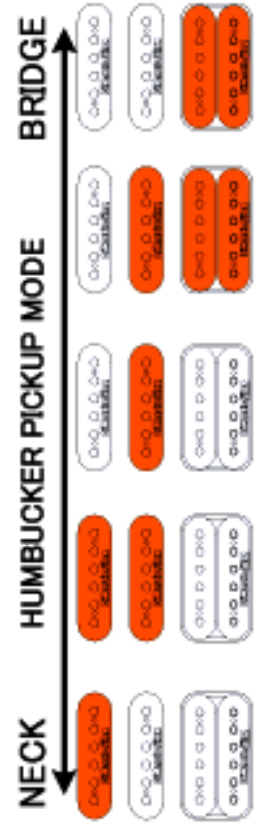

VOLUME POT SWITCH PUSH DOWN
"HUMBUCKER PICKUP MODE"

VOLUME POT SWITCH PULL UP
"SINGLE PICKUP MODE"

MODEL	DRAWN	DATE
SA2160FM	Hirotsada Nomura	2006/AUGUST/28