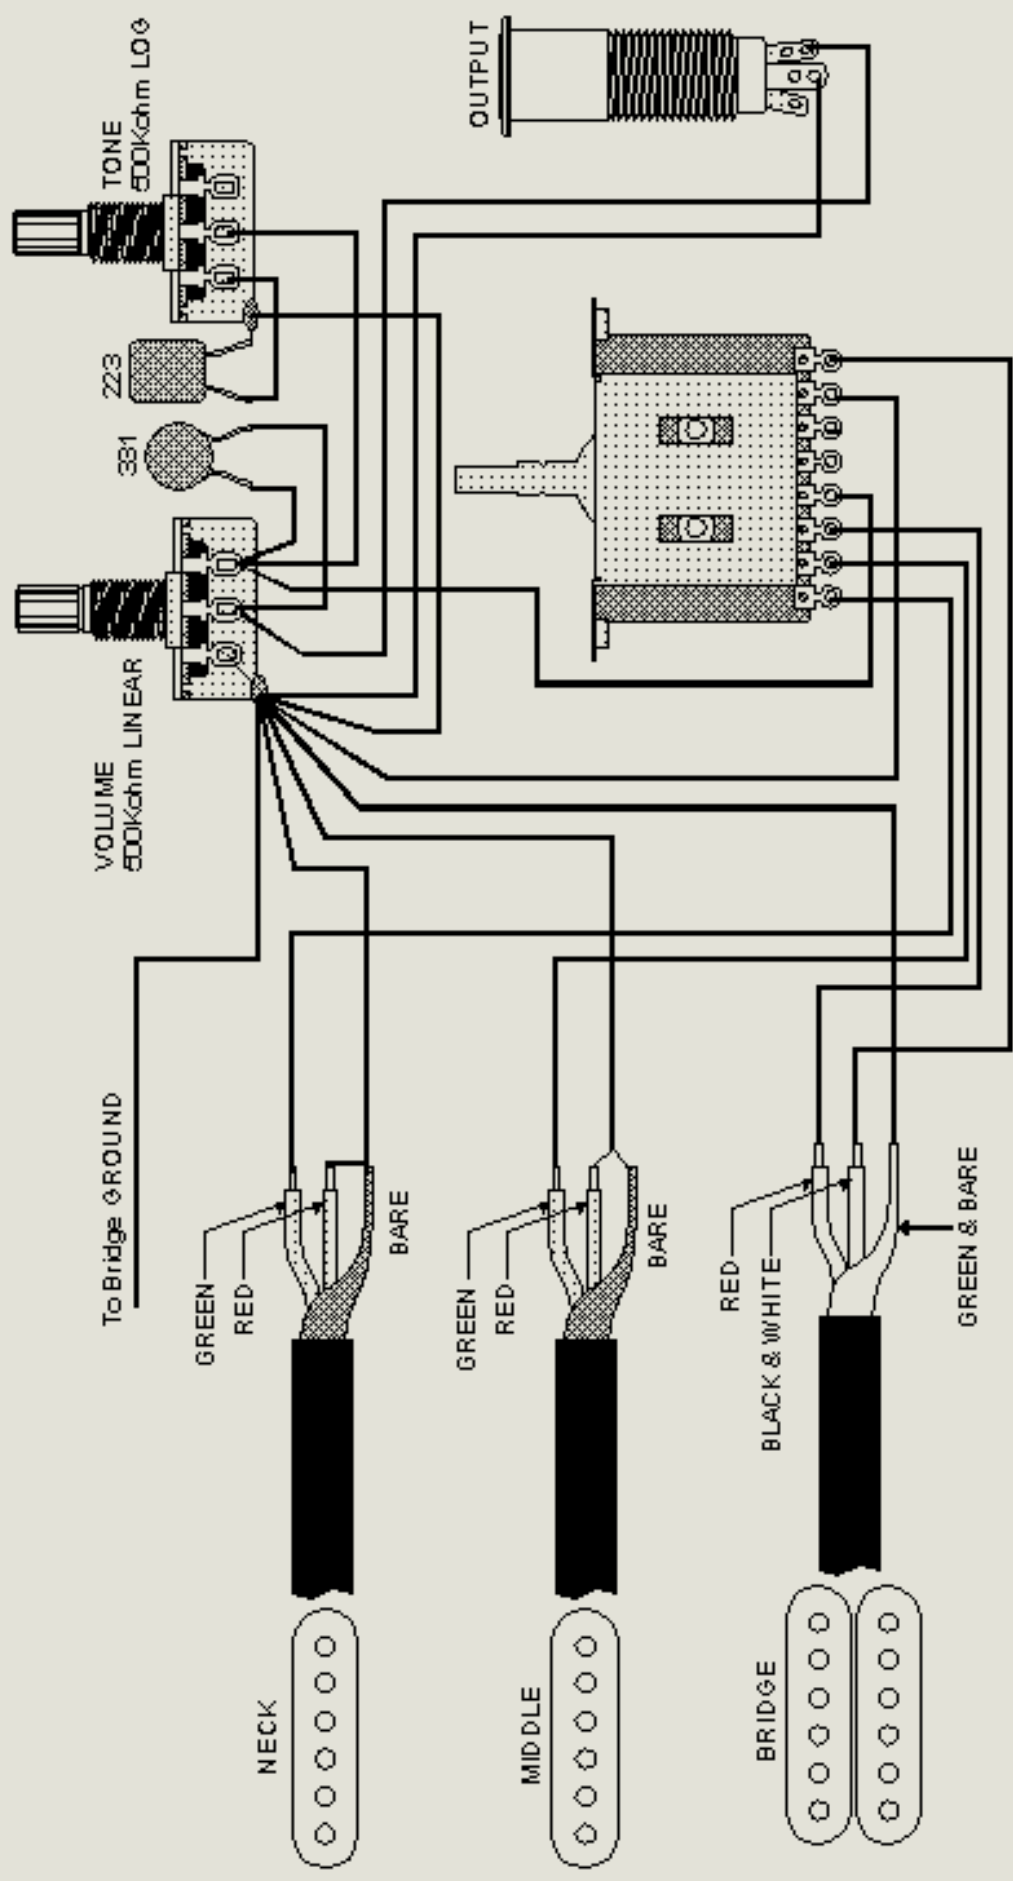

2WV or HS, one DiMarzio humbucker

94: RX160, RX170, RX270
 95: RX40, RX60
 96: RX20, RX40, RX60, RX240

MO DEL NUMBER	MO DEL NAME	APPROVED BY	CHECKED BY	DRAWING BY	SCALE
SSH (C)				A. M.	
HOSHINO GAKKICO., LTD. No. 22, 3-CHOME, SHIMO-KU-CHO, HIRASHI-KU, NAGOYA, JAPAN TEL: 052-531-0334 FAX: 052-537-4729			DRAWING NUMBER	DATE	SIZE
			10/96046	'96/07/26	A4