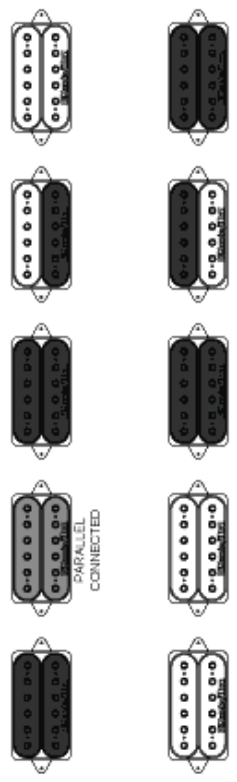

NECK ← → BRIDGE

TITLE		MODEL	
WIRING DIAGRAM		RGT320Q-RBB-00-01 RGT220A-NTF-00-01, RGT220H-SOL-00-01	
DRAWN	DATE		
KOICHI FUJIHARA	SEP 29 2004		

Prestige
Ibanez