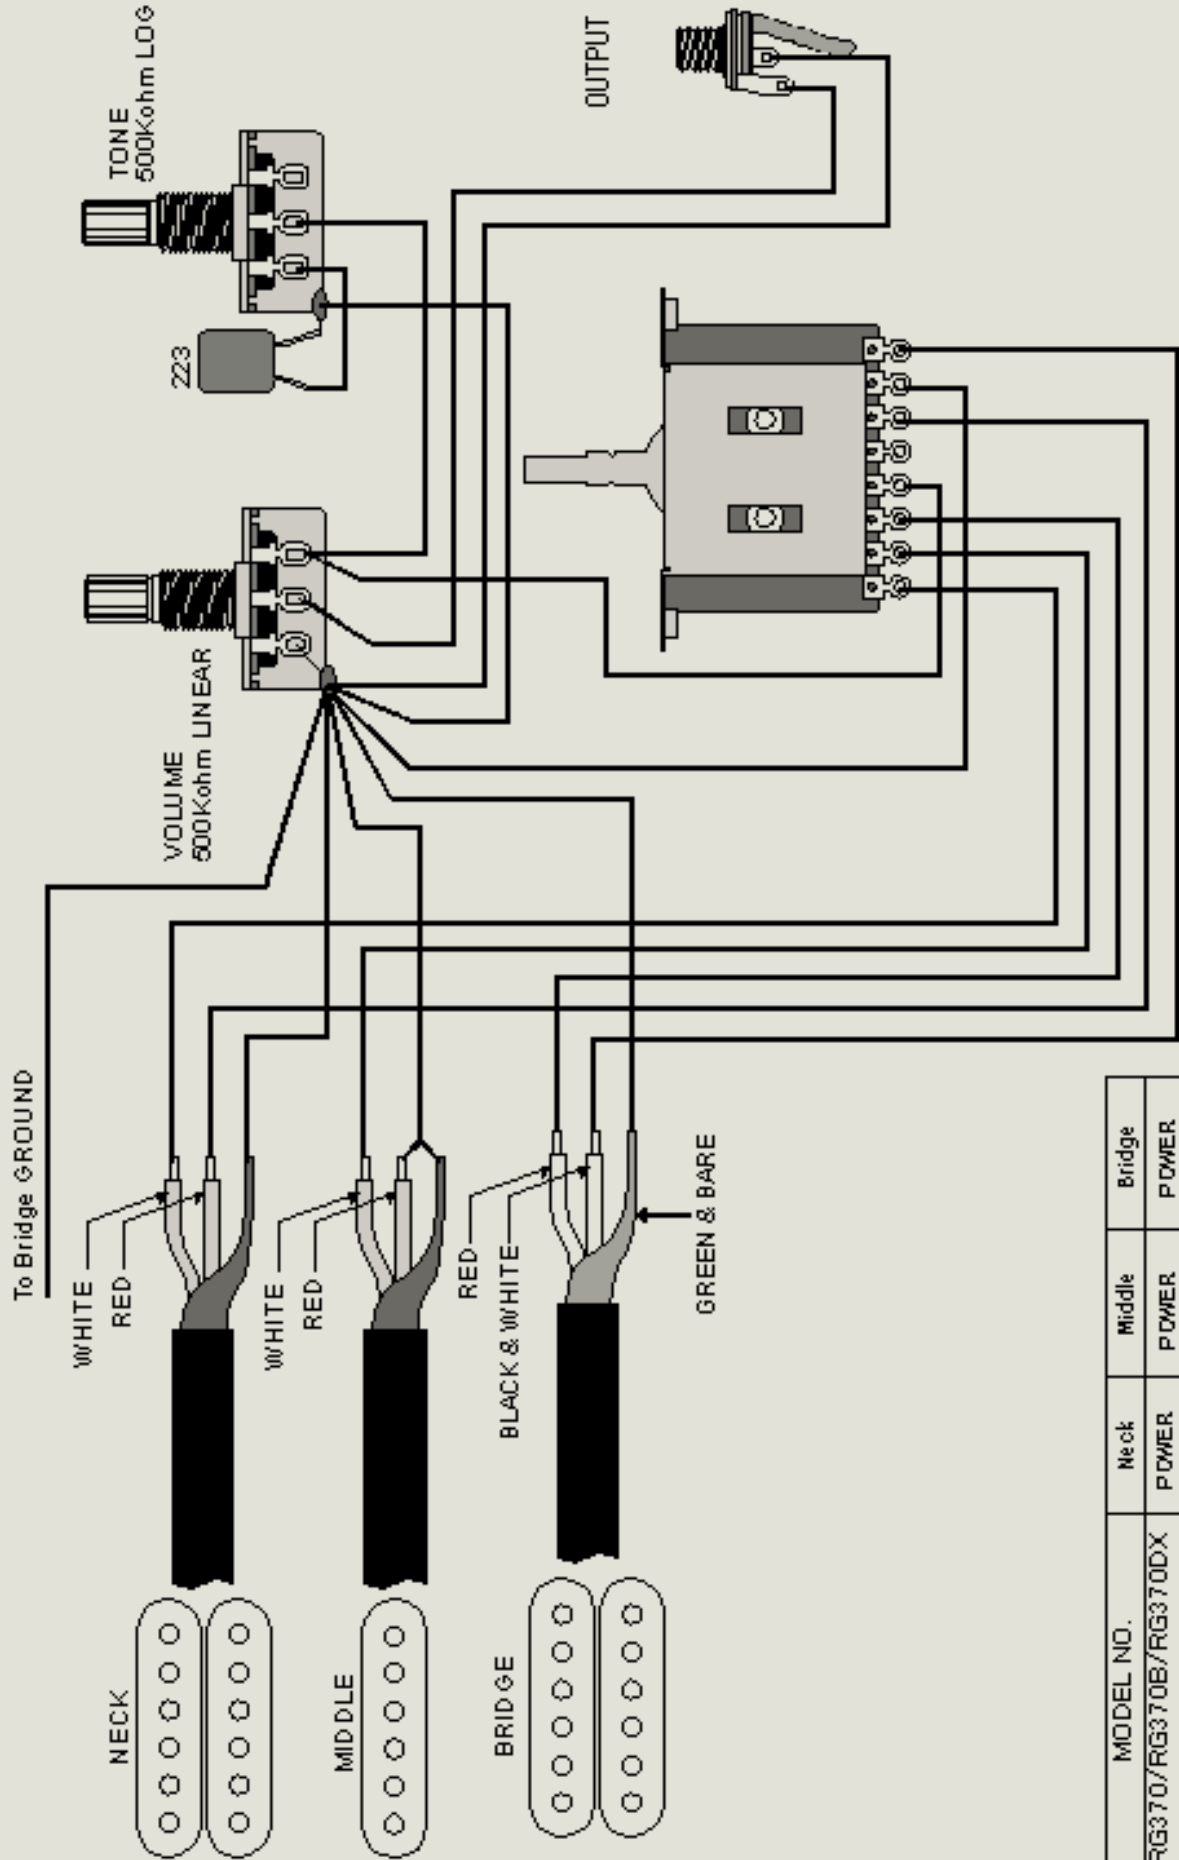

DiMarzio humbucker in bridge position

MODEL NO.	Neck	Middle	Bridge
RG350DX/RG370/RG370B/RG370DX RG170R	POWER SOUND	POWER SOUND	POWER SOUND
NDM1	INF1	INFS-1	INF2

MODEL NUMBER	MODEL NAME	APPROVED BY	CHECKED BY	DRAWING BY	SCALE
HOSHINO GAKKI CO., LTD.			DRAWING NUMBER		
No. 22, 3-CHOME, SHIMO-KU-CHO, HIRASHI-KU,			DATE		
NAOYA, JAPAN TEL: 052-531-0034 FAX: 052-537-4729			SIZE		
			A4		