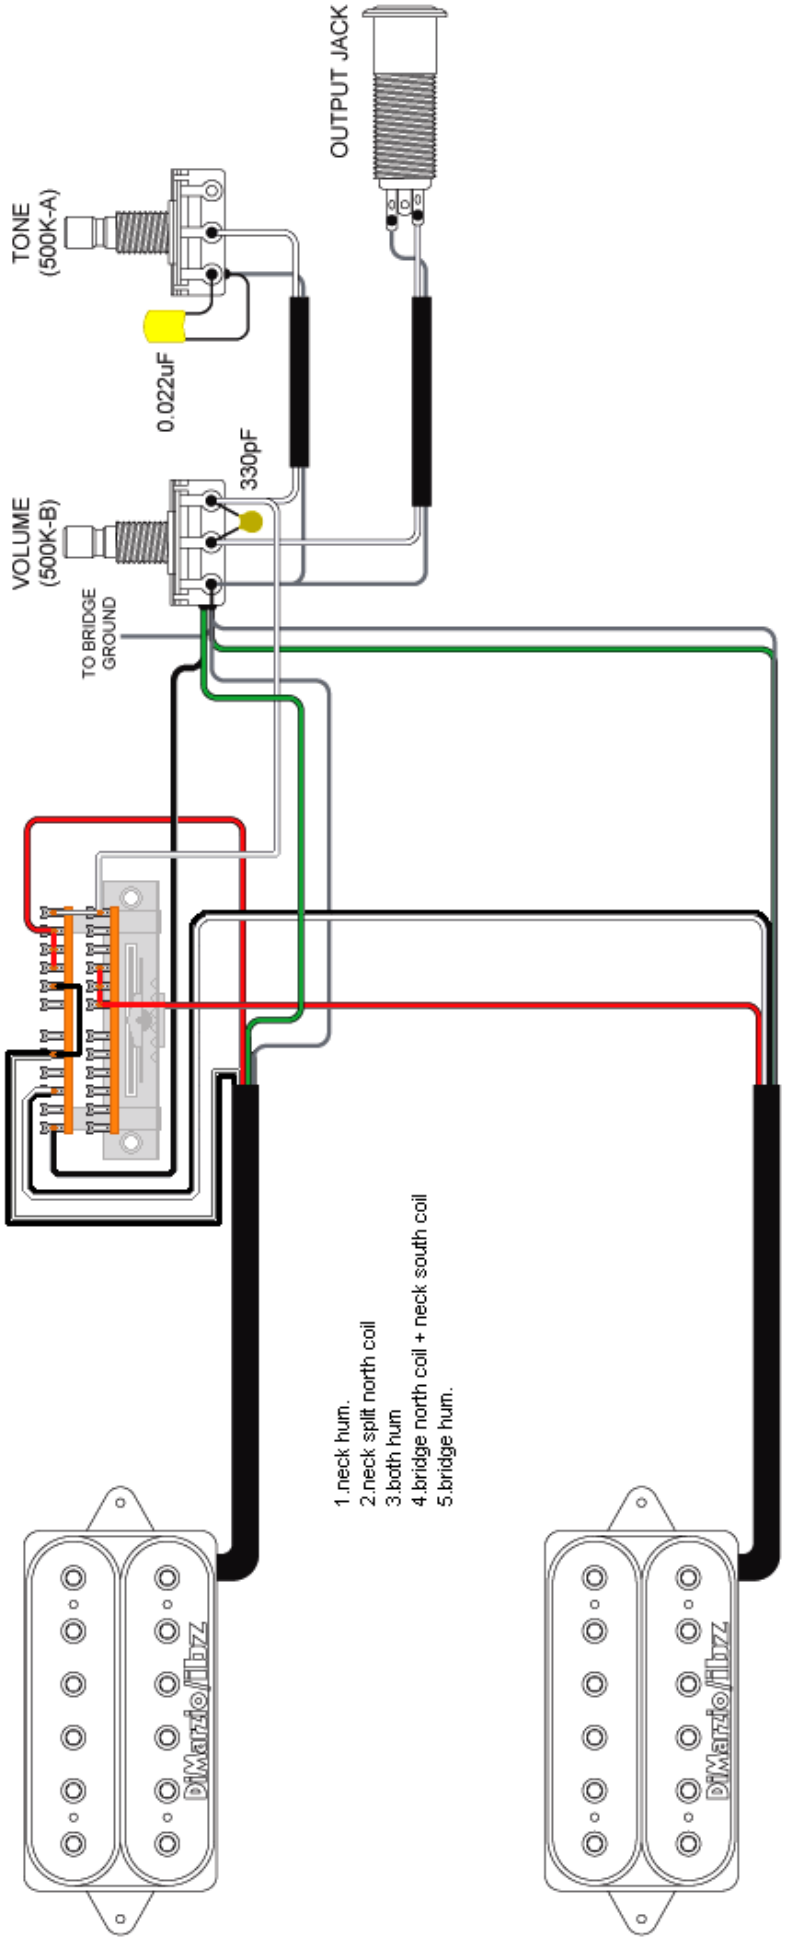

NECK ← BRIDGE

DiMarzio EP1112 Switch

- 1. neck hum.
- 2. neck split north coil
- 3. both hum
- 4. bridge north coil + neck south coil
- 5. bridge hum.

NECK ← BRIDGE

TITLE		MODEL	
WIRING DIAGRAM		RG2620E-CBK-00-02	
DRAWN	DATE		
KOICHI FUJIHARA	JUL 31 2005		