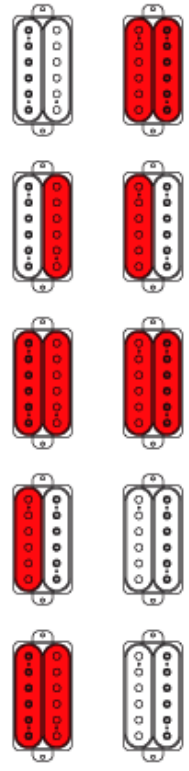

NECK ← BRIDGE

DiMarzio EP1112 Switch

- 1. neck hum.
- 2. neck split north coil
- 3. both hum
- 4. bridge north coil + neck south coil
- 5. bridge hum.

NECK ← BRIDGE

TITLE		MODEL	
WIRING DIAGRAM		RG2620E-CBK-00-02	
DRAWN	DATE		
KOICHI FUJIHARA	JUL 31 2005		