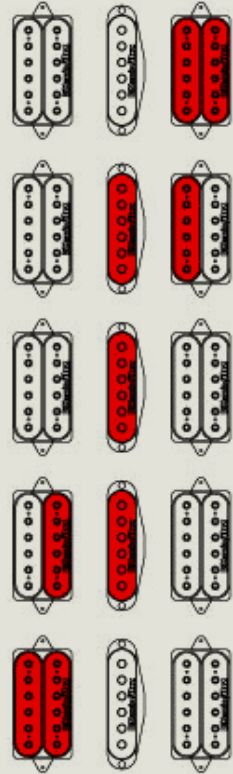

NECK ← → BRIDGE

NECK ← → BRIDGE

TITLE		MODEL	
WIRING DIAGRAM		RG2550 / RG2570	
DRAWN	DATE		
KOICHI FUJIMURA	APR. 20 2004		