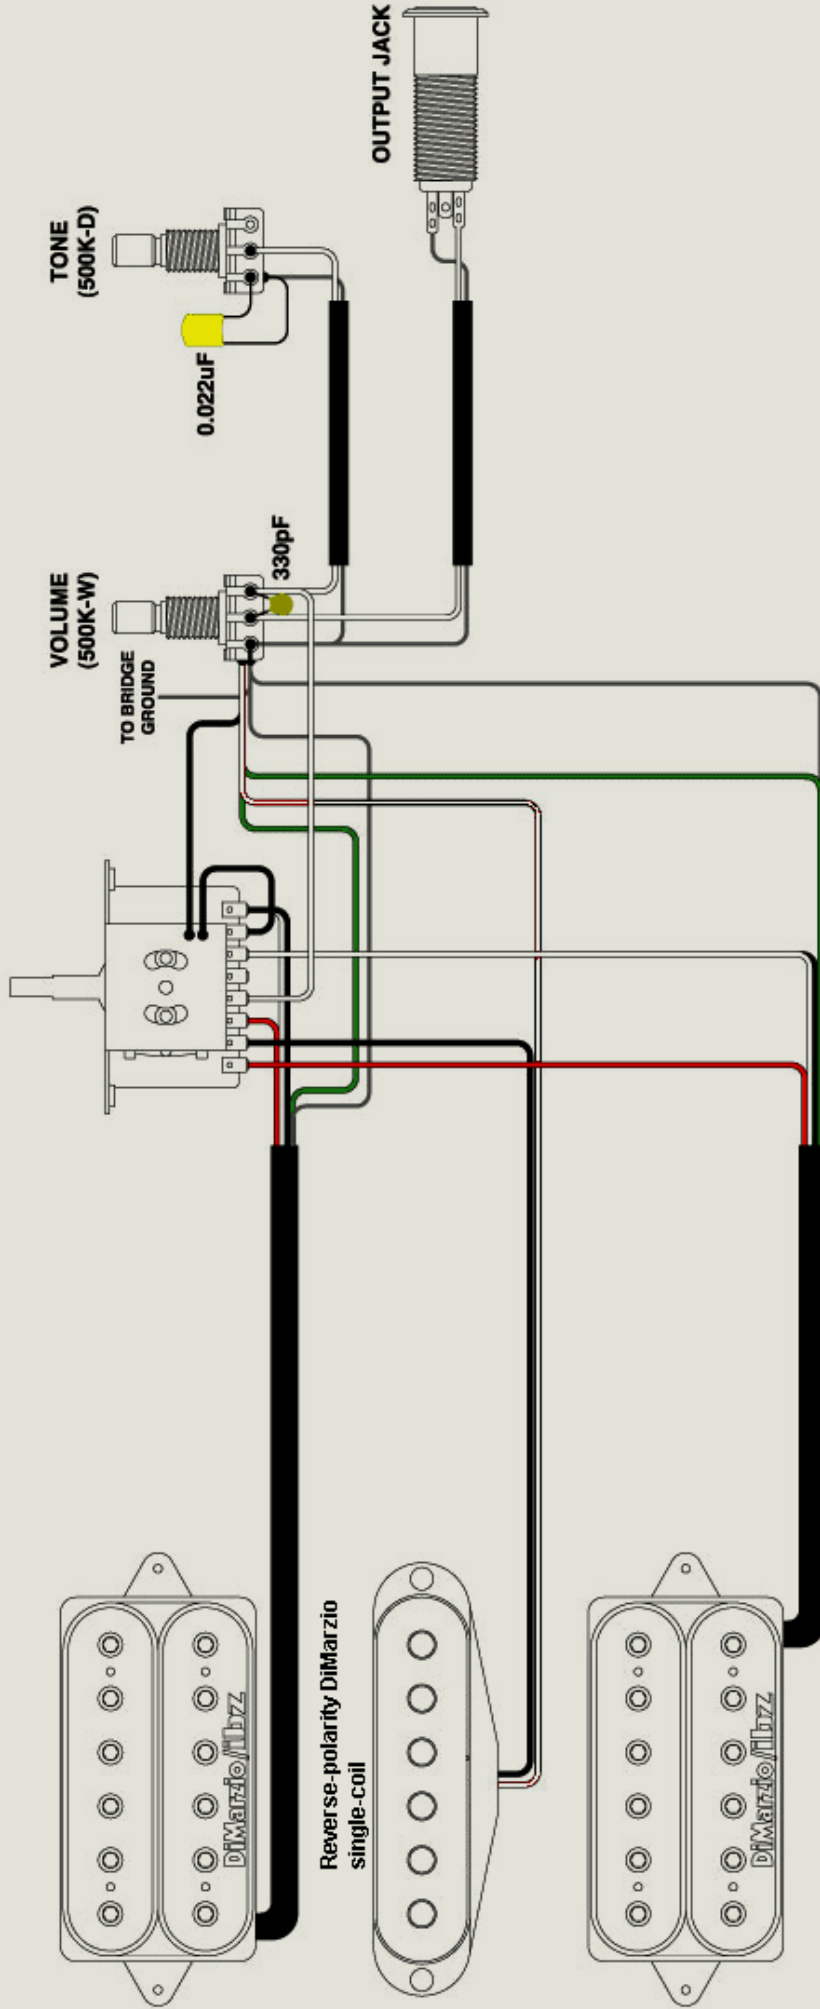

NECK ← → BRIDGE

NECK ← → BRIDGE

TITLE		MODEL	
WIRING DIAGRAM		RG2550 / RG2570	
DRAWN	DATE		
KOICHI FUJIMURA	APR. 20 2004		