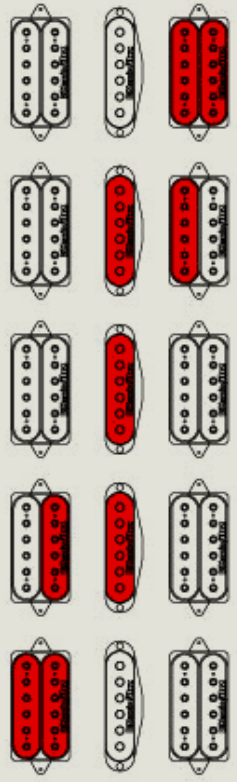

NECK ← → BRIDGE

DPDT ADD NECK/BRIDGE

bridge (black)

bridge (white)

TONE

VOLUME

neck (black)

neck (white)

TO BRIDGE GROUND

DUAL SOUND NECK

DUAL SOUND BRIDGE

OUTPUT JACK

NECK ← → BRIDGE

TITLE

WIRING DIAGRAM

DRAWN  
KOICHI  
FUJIMURA