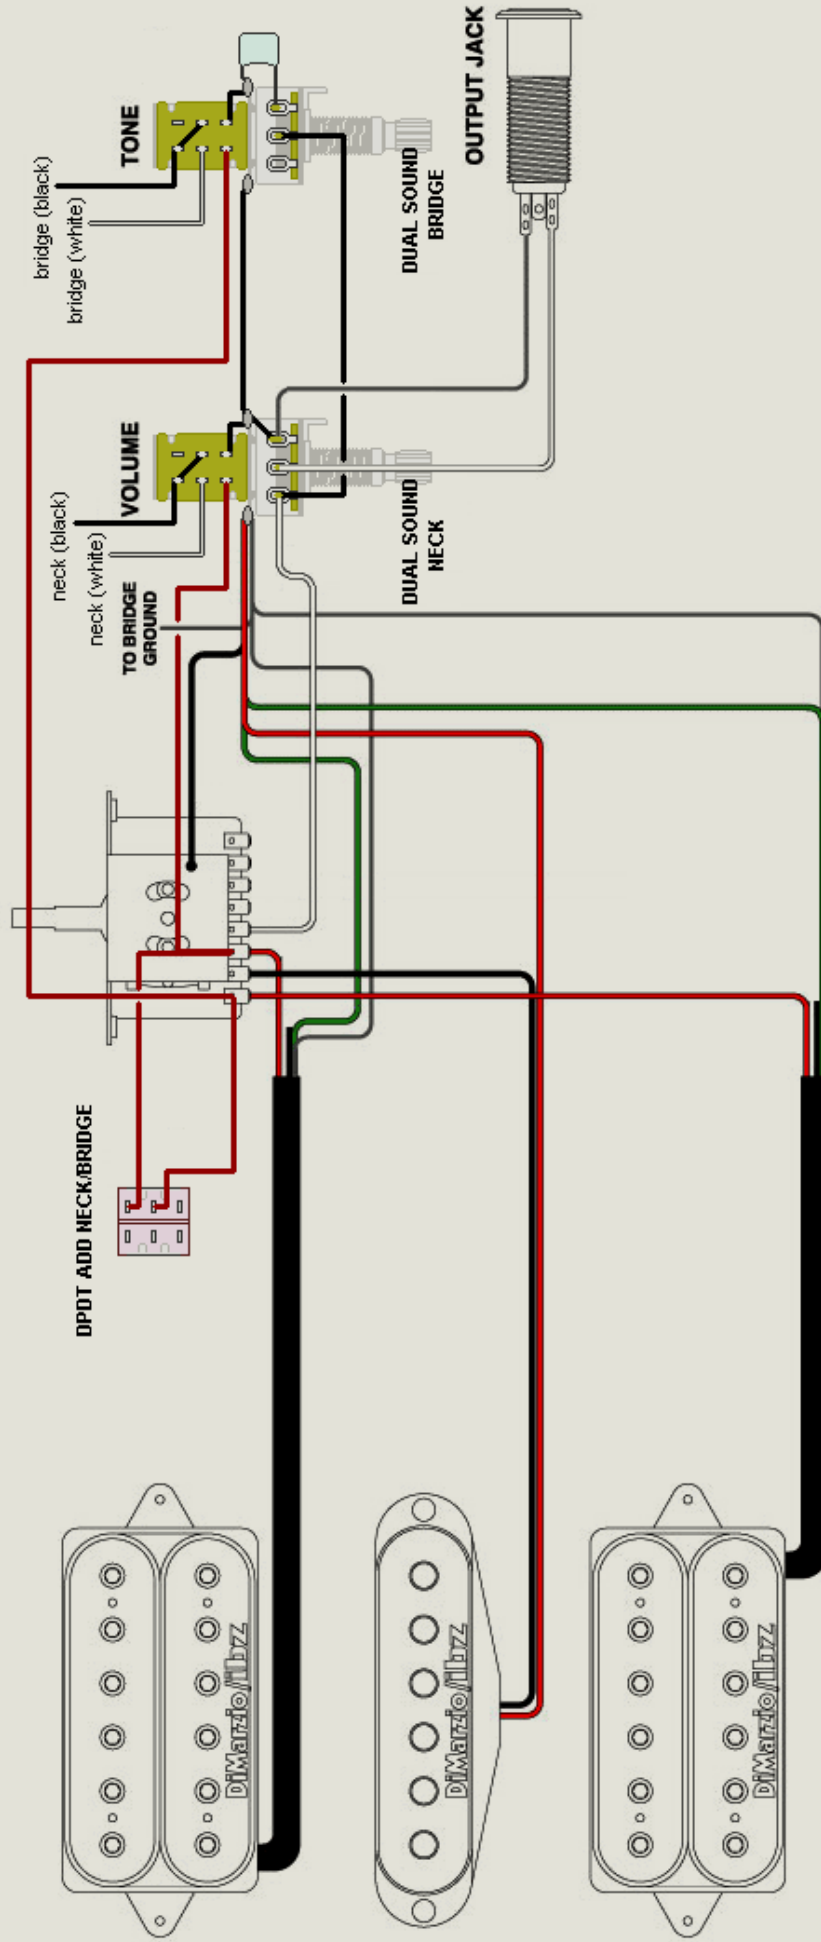

NECK ← → BRIDGE

DPDT ADD NECK/BRIDGE

bridge (black)

bridge (white)

TONE

VOLUME

neck (black)

neck (white)

TO BRIDGE GROUND

DUAL SOUND NECK

DUAL SOUND BRIDGE

OUTPUT JACK

NECK ← → BRIDGE

TITLE

WIRING DIAGRAM

DRAWN  
KOICHI  
FUJIMURA

DATE

APR. 20  
2004

MODEL

RG2550 / RG2570