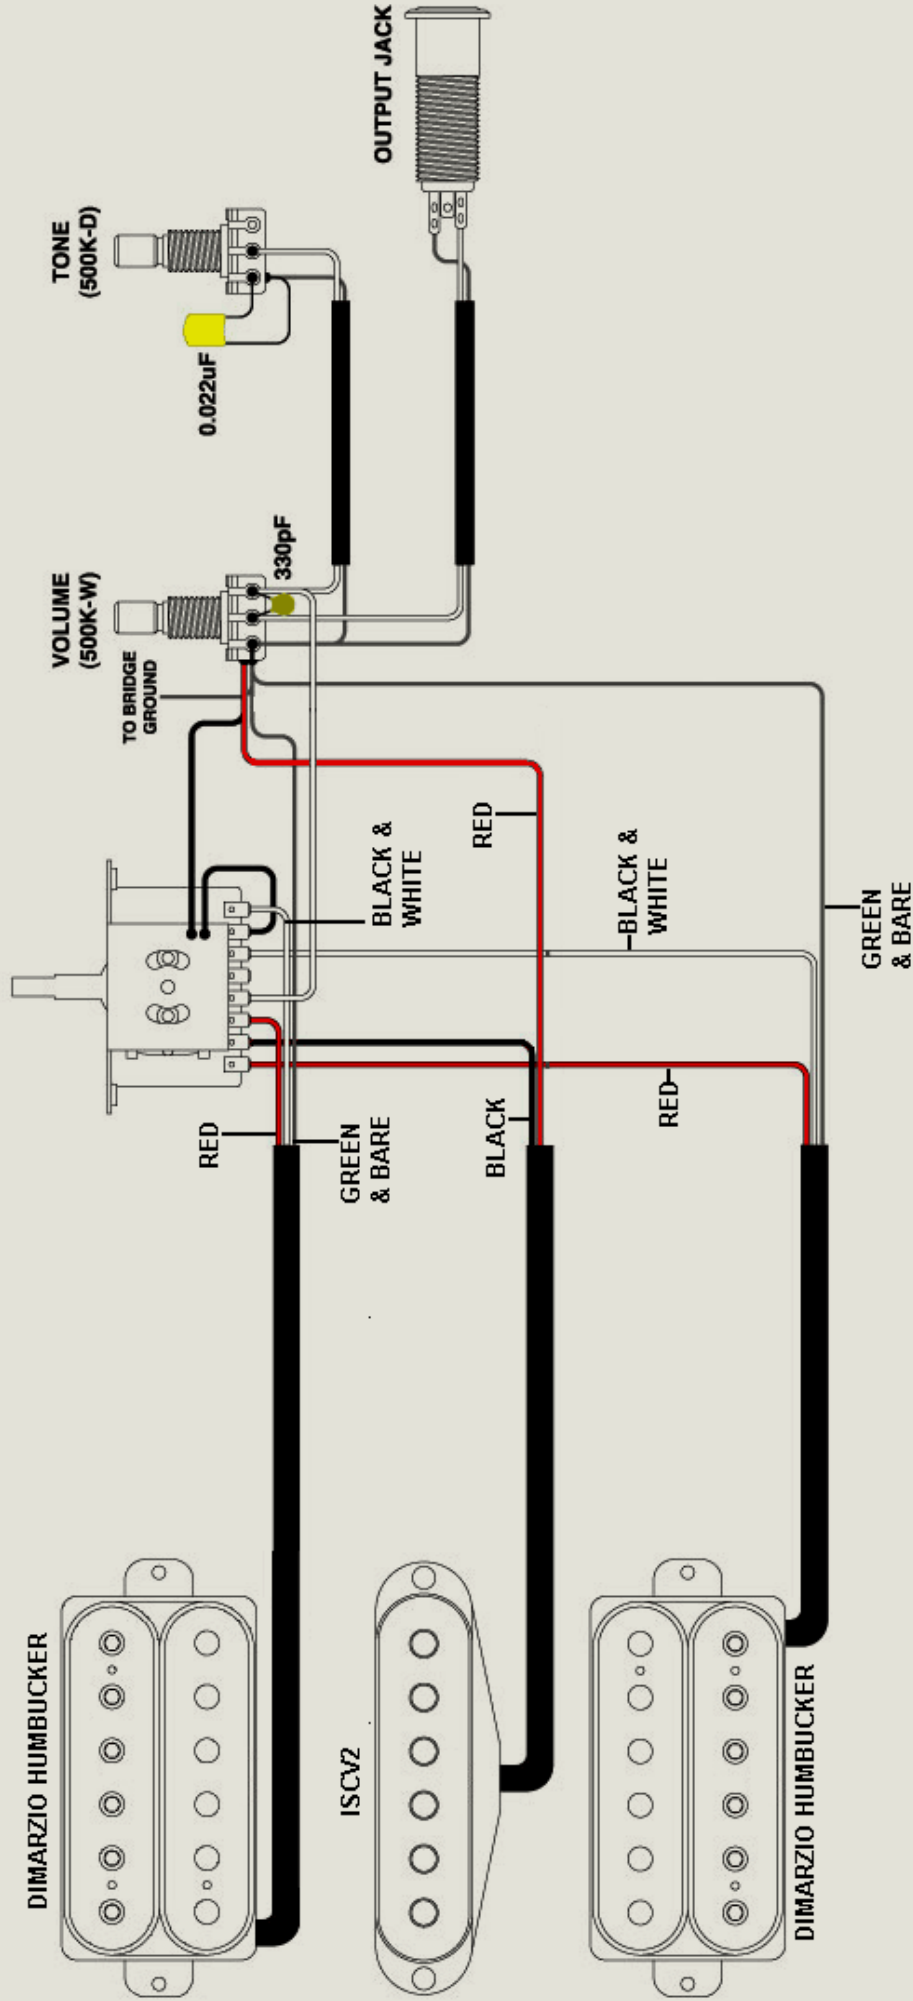

DIMARZIO HUMBUCKERS IN NECK & BRIDGE POSITIONS, ISCV2

NECK ← → BRIDGE

NECK ← → BRIDGE

TITLE		MODEL
WIRING DIAGRAM		RG1550 / RG1570
DRAWN	DATE	
KOICHI FUJIMURA	APR. 20 2004	