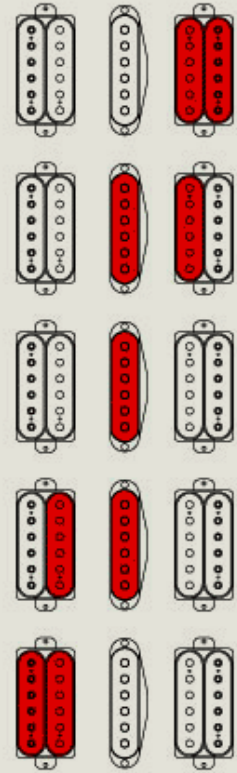

DIMARZIO HUMBUCKERS IN NECK & BRIDGE POSITIONS, ISCV2

NECK ← → BRIDGE

NECK ← → BRIDGE

TITLE		MODEL
WIRING DIAGRAM		RG1550 / RG1570
DRAWN	DATE	
KOICHI FUJIMURA	APR. 20 2004	