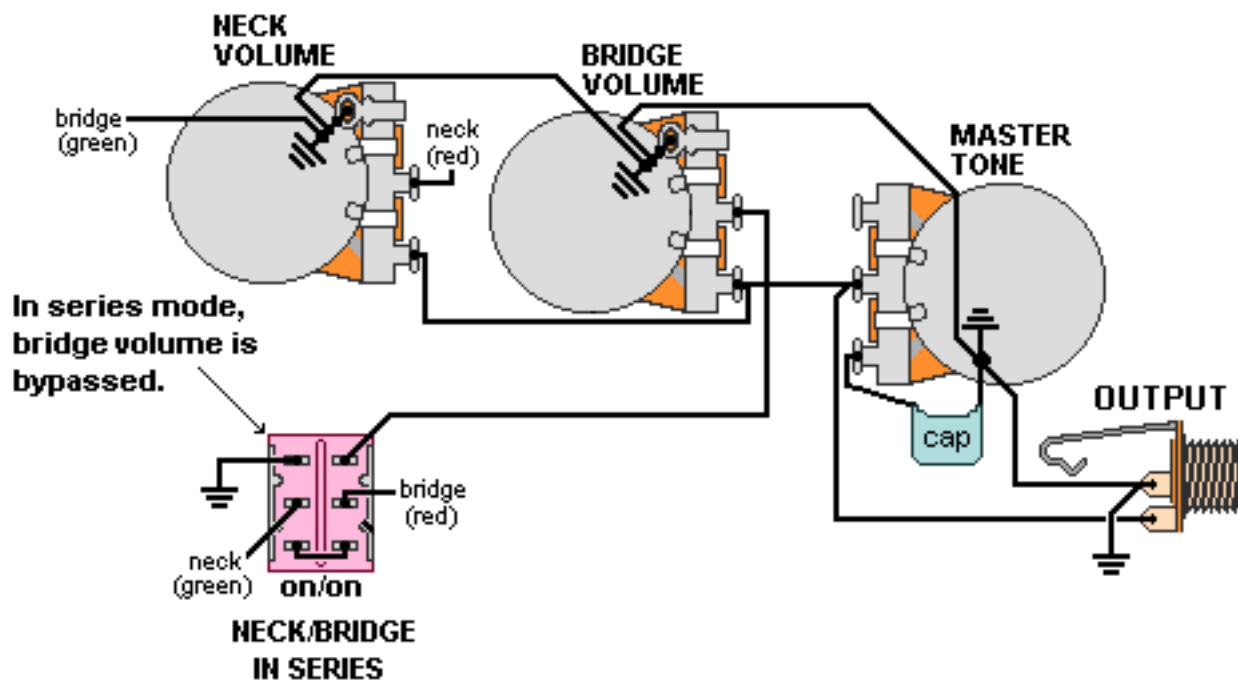

DiMarzio, Inc.

1388 Richmond Terrace, PO Box 100387, Staten Island, NY 10310, Tel(718)981-9286, Fax(718)720-5296

For each pickup, solder the black&white wires together and tape up each connection.

**Note: Tailpiece should be connected to common ground.
All grounds \perp must be connected.**