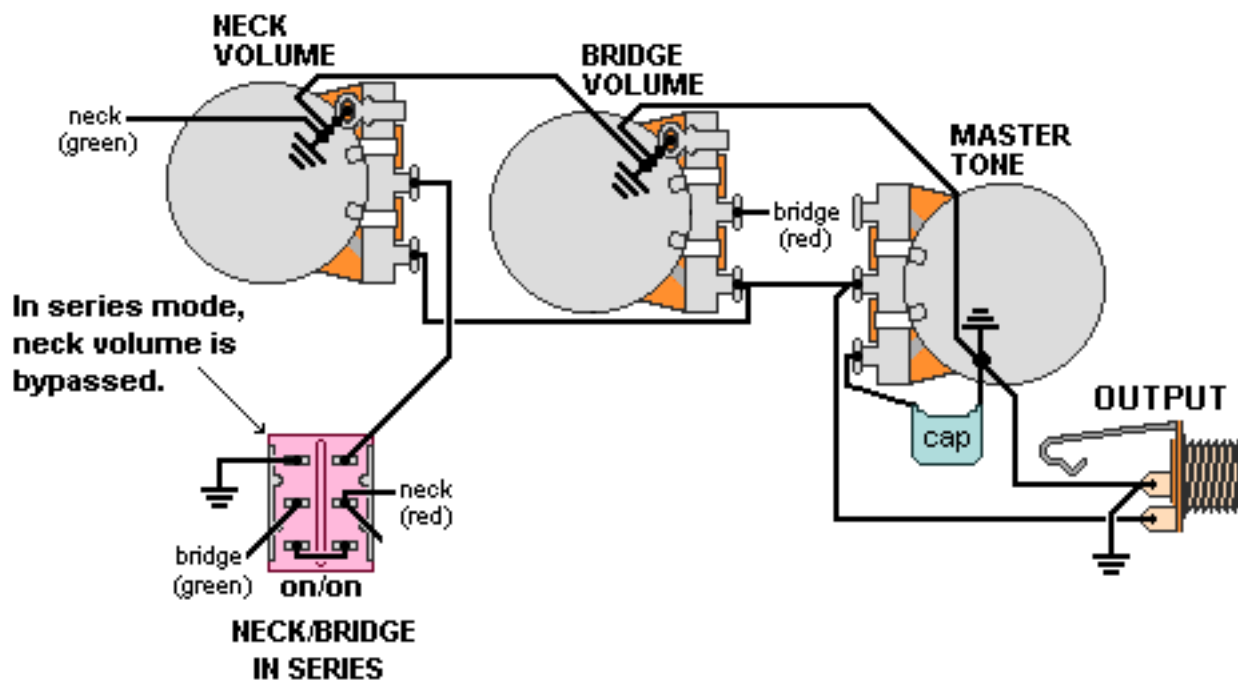

DiMarzio, Inc.

1388 Richmond Terrace, PO Box 100387, Staten Island, NY 10310, Tel(718)981-9286, Fax(718)720-5296

For each pickup, solder the black&white wires together and tape up each connection.

**Note: Tailpiece should be connected to common ground.
All grounds \perp must be connected.**