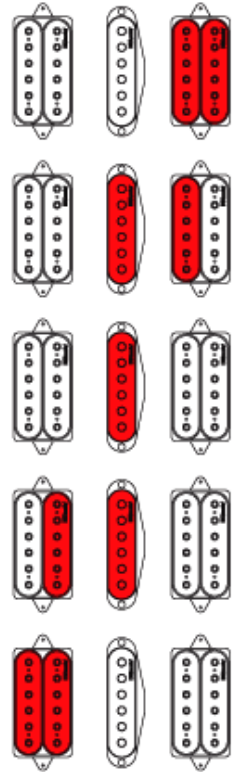

NECK ← → BRIDGE

TITLE	MODEL
WIRING DIAGRAM	JEM20TH- -00-01
DRAWN	DATE
KOICHI FUJIHARA	JUL 11 2006