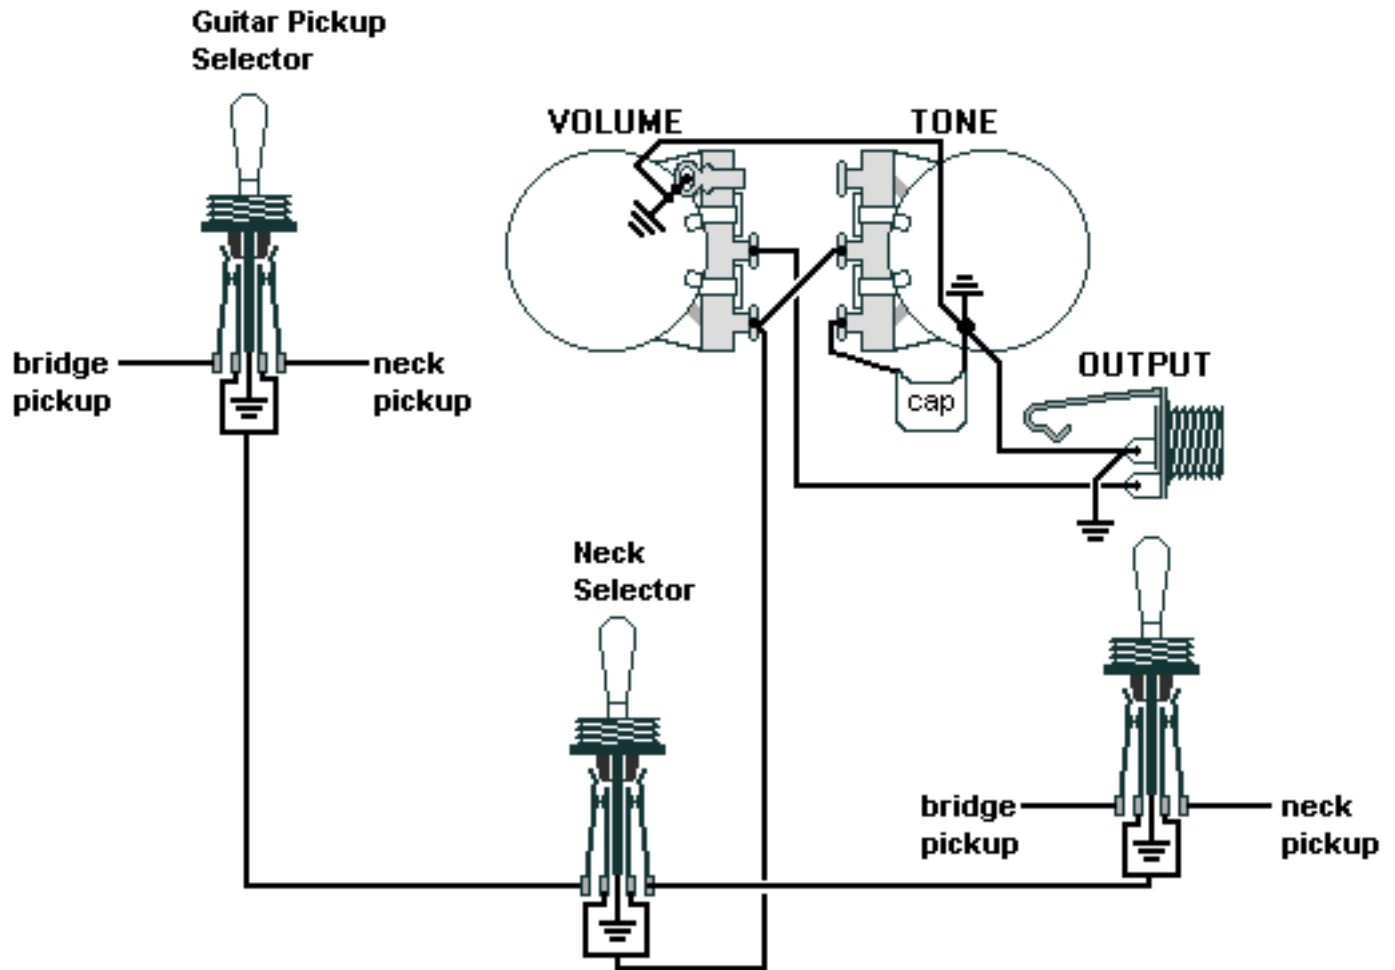

DiMarzio, Inc.

1388 Richmond Terrace, PO Box 100387, Staten Island, NY 10310, Tel(718)981-9286, Fax(718)720-5296

**Note: Tailpiece should be connected to common ground.
All grounds \perp must be connected.**