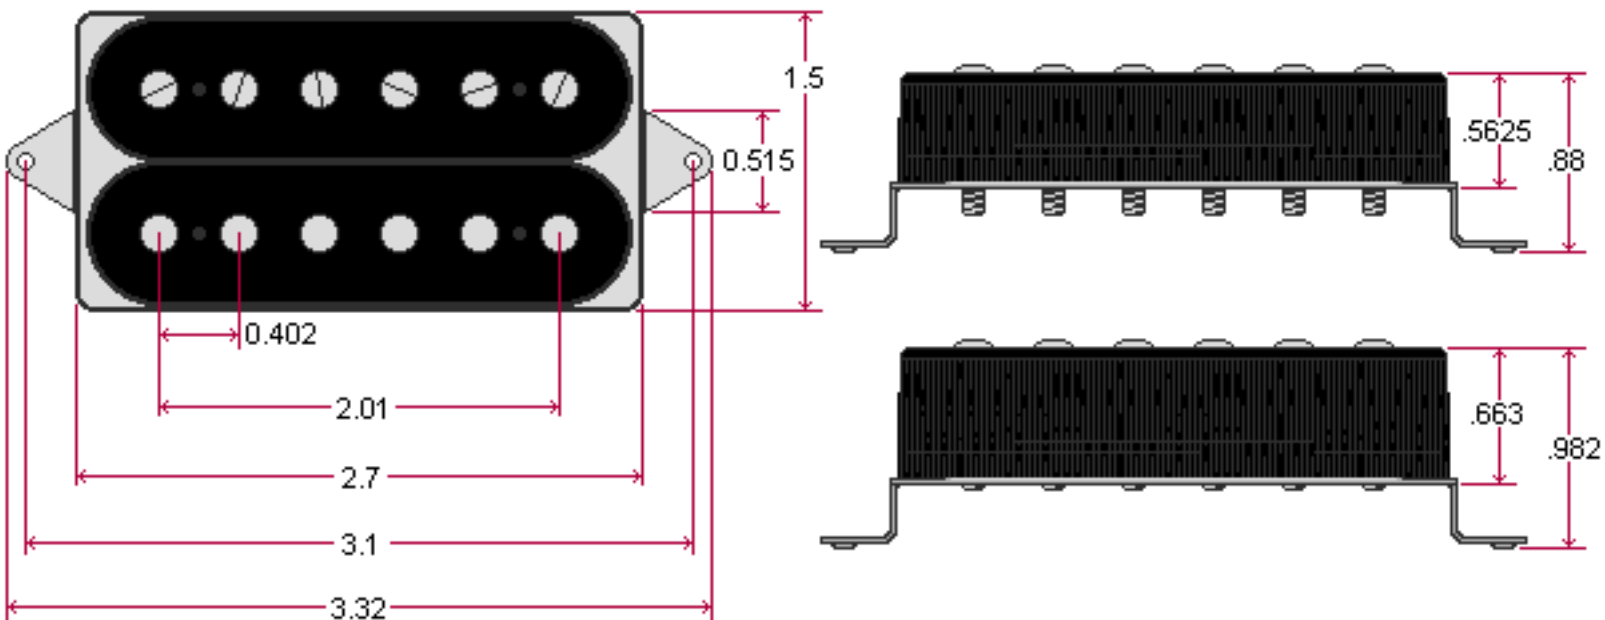

DiMarzio, Inc.

1388 Richmond Terrace, PO Box 100387, Staten Island, NY 10310, Tel(718)981-9286, Fax(718)720-5296

Standard Spaced Pickup Dimensions

(dimensions given in inches)

F-Spaced Pickup Dimensions

Copyright (C) 2003 DiMarzio, Inc. All rights reserved