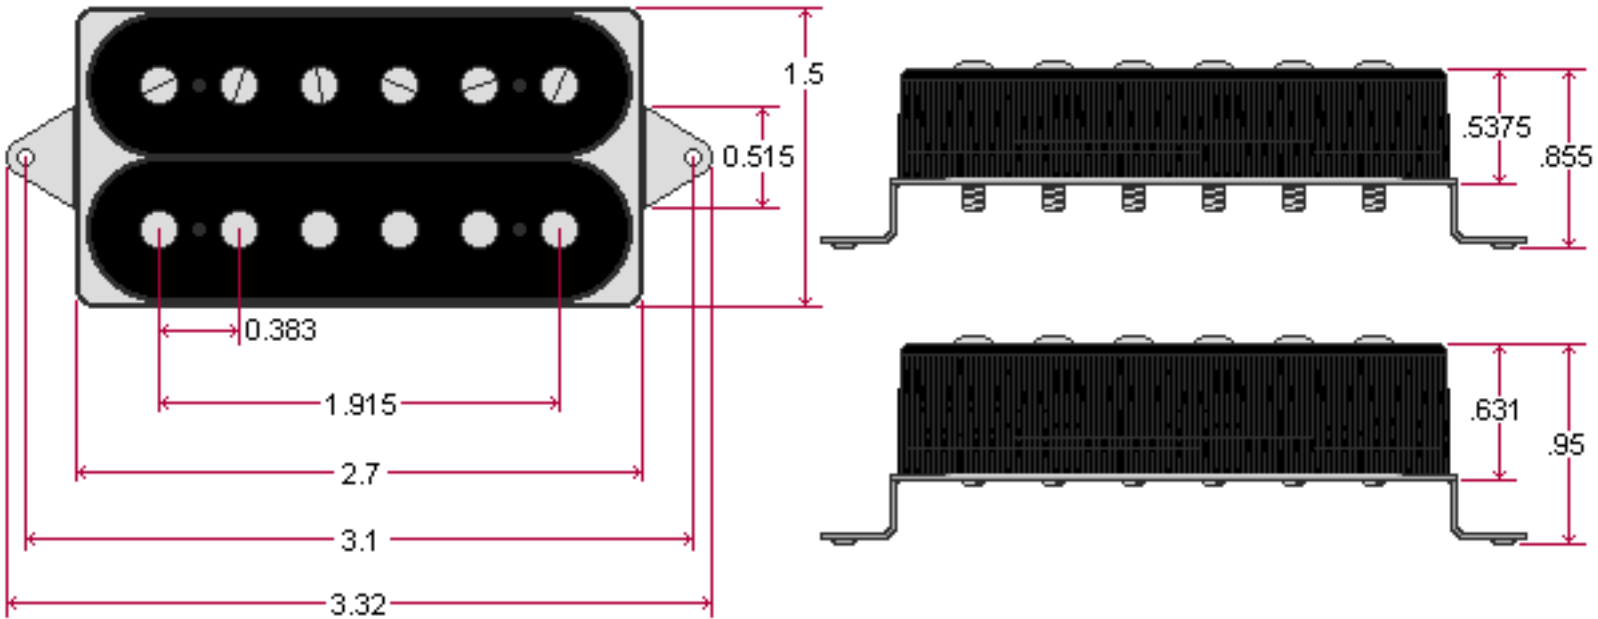

DiMarzio, Inc.

1388 Richmond Terrace, PO Box 100387, Staten Island, NY 10310, Tel(718)981-9286, Fax(718)720-5296

Standard Spaced Pickup Dimensions

(dimensions given in inches)

F-Spaced Pickup Dimensions

Copyright (C) 2003 DiMarzio, Inc. All rights reserved