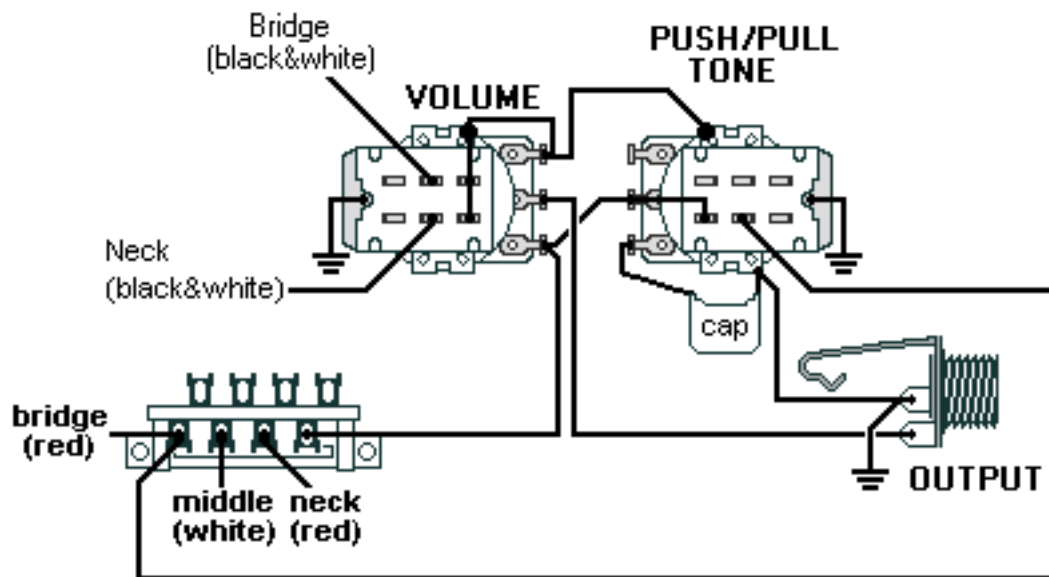

DiMarzio, Inc.

1388 Richmond Terrace, PO Box 100387, Staten Island, NY 10310, Tel(718)981-9286, Fax(718)720-5296

Blaze 7-string, push/pull coil split volume, push/pull add bridge pickup tone

All other pickup wires not shown or mentioned go to ground.

Note: Tailpiece should be connected to common ground.

All grounds \perp must be connected.

Copyright (C) 2003 DiMarzio, Inc. All rights reserved