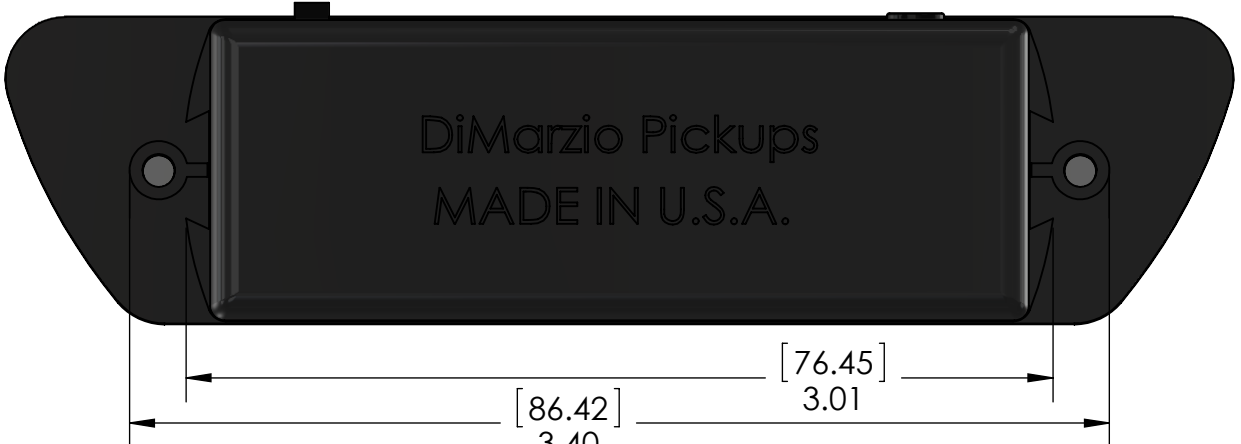

TOP VIEW

BOTTOM VIEW

www.dimarzio.com

TITLE:
BLACK ANGEL DIMENSIONS
[mm]
inches

PROPRIETARY AND CONFIDENTIAL
THE INFORMATION CONTAINED IN THIS
DRAWING IS THE SOLE PROPERTY OF
DIMARZIO, INC. ANY REPRODUCTION IN
PART OR AS A WHOLE WITHOUT THE
WRITTEN PERMISSION OF DIMARZIO, INC.
IS PROHIBITED.

	NAME	DATE
DRAWN		
CHECKED		
ENG APPR.		
MFG APPR.		

SIZE	DWG. NO.	REV.
A		
SCALE:1:2	WEIGHT:	SHEET 1 OF 1