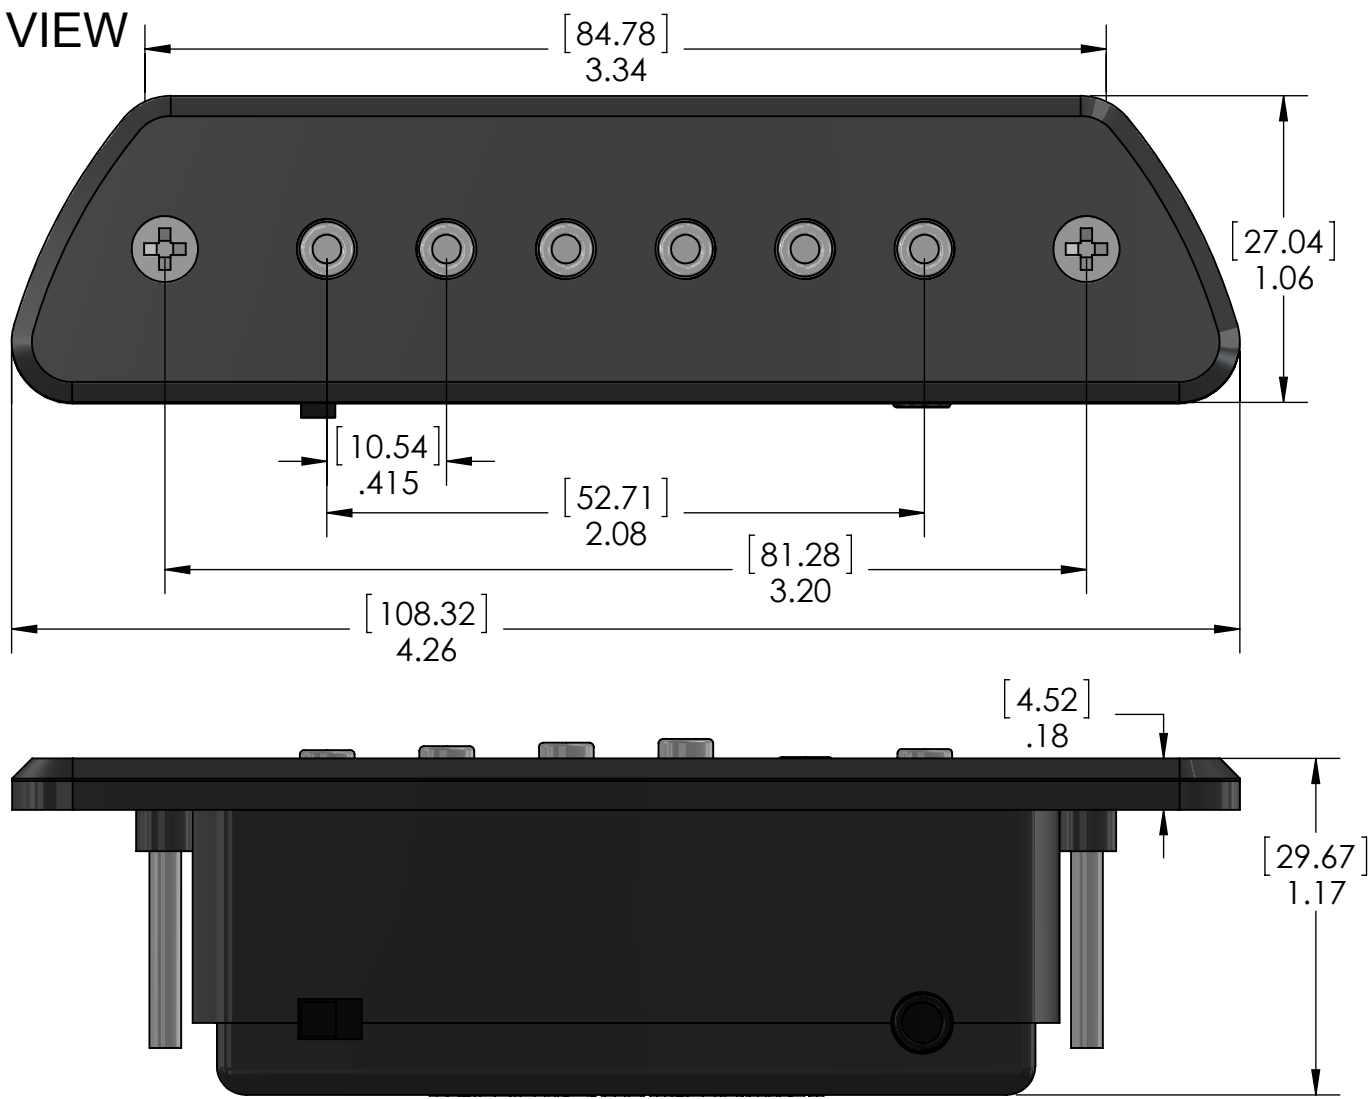

TOP VIEW

BOTTOM VIEW

www.dimarzio.com

TITLE:
BLACK ANGEL DIMENSIONS
[mm]
inches

PROPRIETARY AND CONFIDENTIAL
THE INFORMATION CONTAINED IN THIS
DRAWING IS THE SOLE PROPERTY OF
DIMARZIO, INC. ANY REPRODUCTION IN
PART OR AS A WHOLE WITHOUT THE
WRITTEN PERMISSION OF DIMARZIO, INC.
IS PROHIBITED.

	NAME	DATE
DRAWN		
CHECKED		
ENG APPR.		
MFG APPR.		

SIZE	DWG. NO.	REV.
A		
SCALE:1:2	WEIGHT:	SHEET 1 OF 1