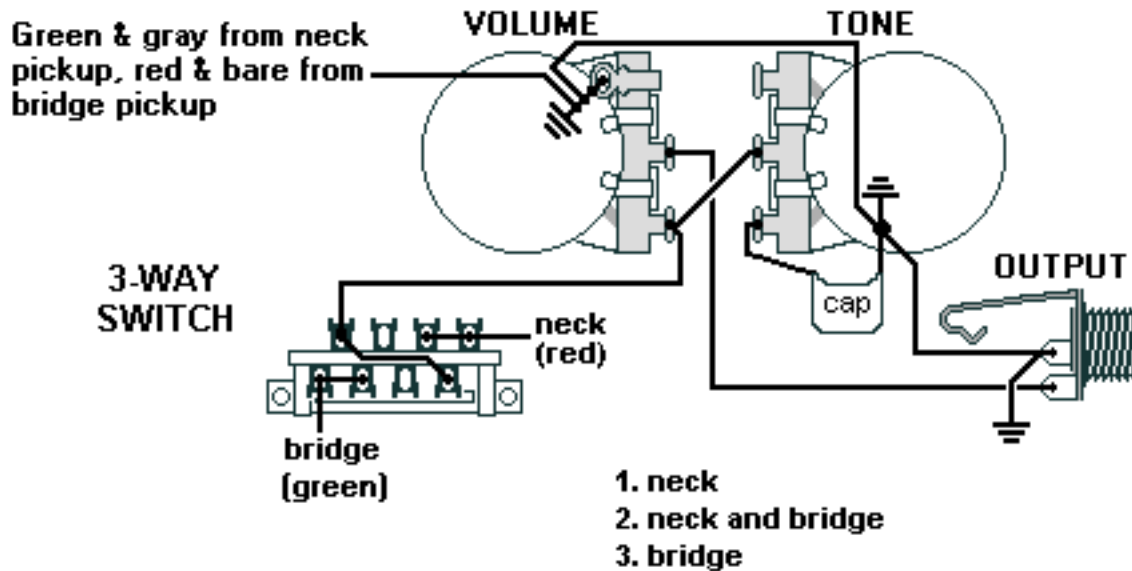

DiMarzio, Inc.

1388 Richmond Terrace, PO Box 100387, Staten Island, NY 10310, Tel(718)981-9286, Fax(718)720-5296

For each pickup, solder the black&white wires together and tape up each connection.

Note: Tailpiece must be connected to common ground.
All grounds \perp must be connected.