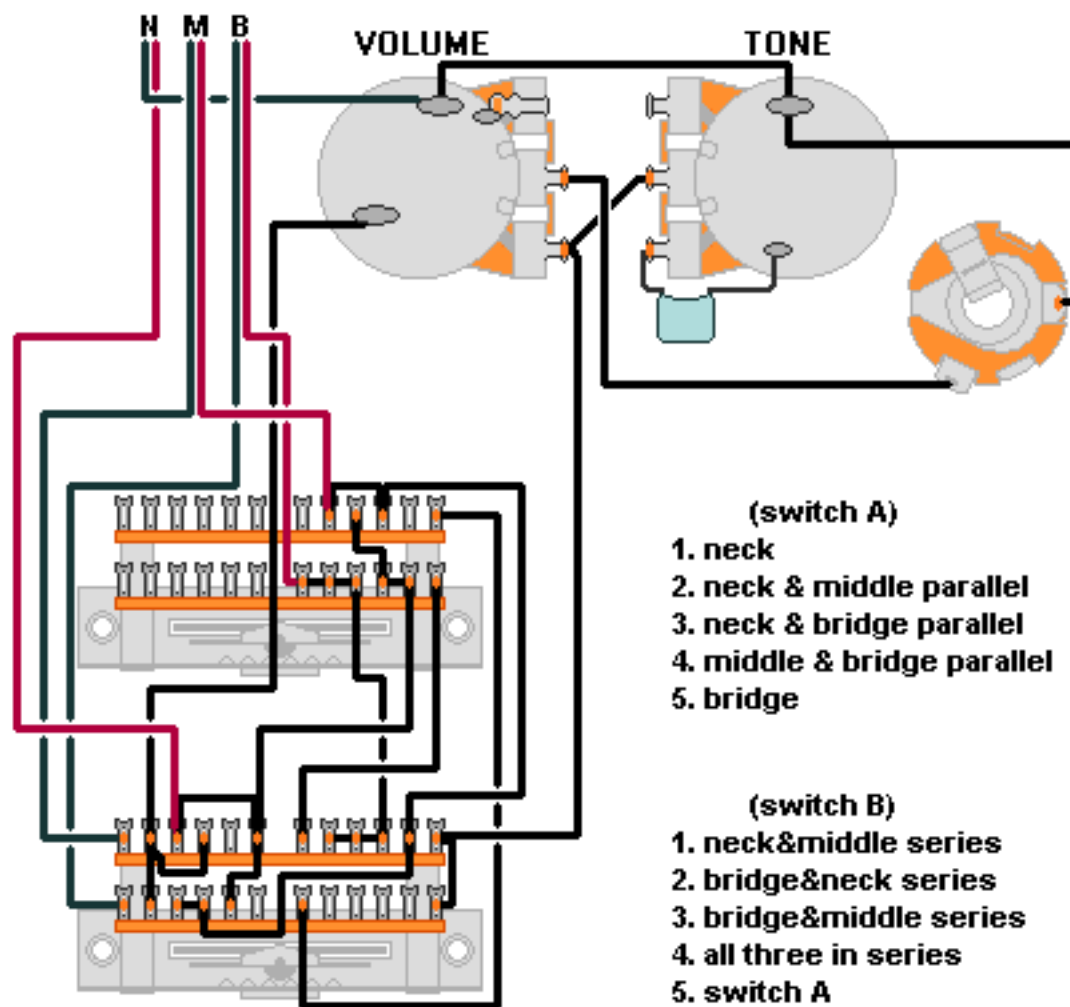

DiMarzio, Inc.

1388 Richmond Terrace, PO Box 100387, Staten Island, NY 10310, Tel(718)981-9286, Fax(718)720-5296

3 VIRTUAL VINTAGE w/2 multipole 5-way switches EP1112

(For each pickup, solder the black&white wires together and tape up each connection.)

Switch "A" works only when switch "B" is on position 5. Otherwise switch "B" takes over.

EP1112'S

**Note: Tailpiece should be connected to common ground.
All grounds \perp must be connected.**

Copyright (C) 2003 DiMarzio, Inc. All rights reserved