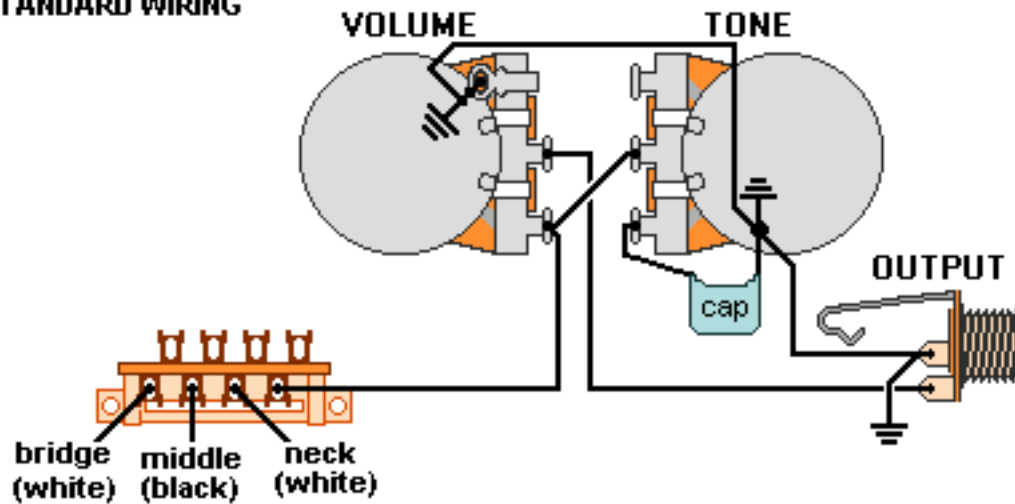

DiMarzio, Inc.

1388 Richmond Terrace, PO Box 100387, Staten Island, NY 10310, Tel(718)981-9286, Fax(718)720-5296

5-Way selector, Twang King neck & bridge, Blue Velvet middle

STANDARD WIRING

**Note: Tailpiece should be connected to common ground.
All grounds \perp must be connected.**