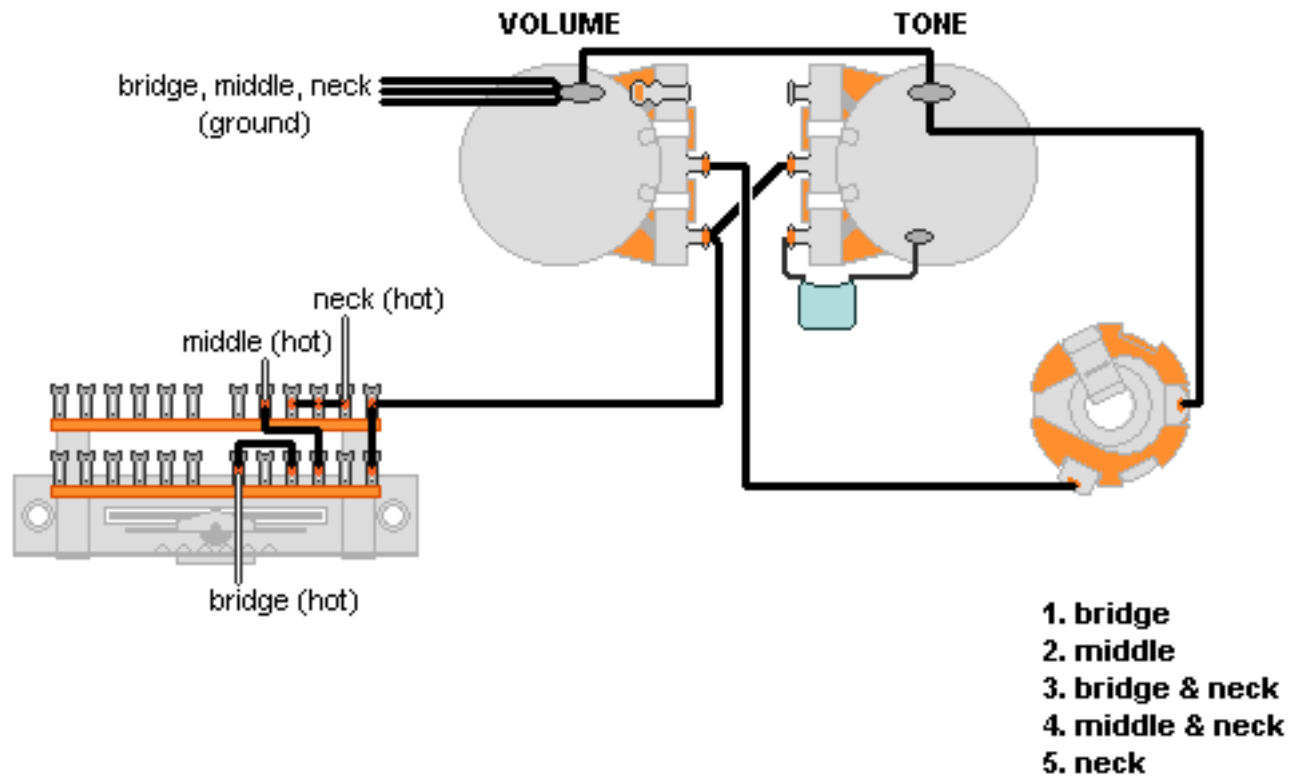

DiMarzio, Inc.

1388 Richmond Terrace, PO Box 100387, Staten Island, NY 10310, Tel(718)981-9286, Fax(718)720-5296

3 SINGLE, 1VOL., 1TONE, EP1112

**Note: Tailpiece should be connected to common ground.
All grounds \perp must be connected.**