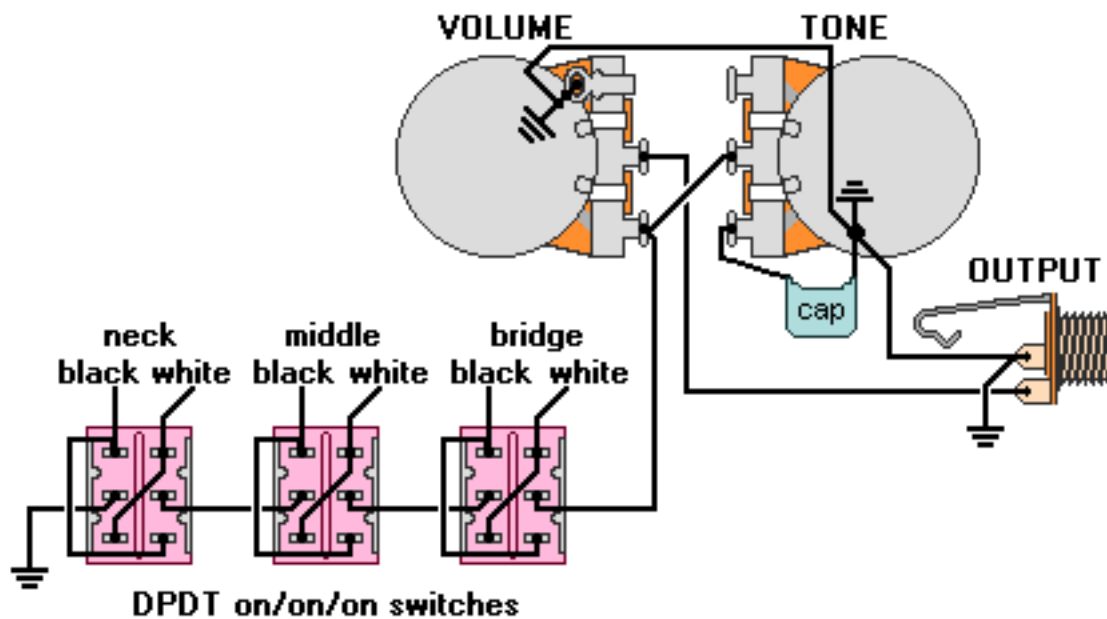

DiMarzio, Inc.

1388 Richmond Terrace, PO Box 100387, Staten Island, NY 10310, Tel(718)981-9286, Fax(718)720-5296

3 SINGLES WIRING WITH PHASE SWITCHING (3 DPDT on/on/on)

**Note: Tailpiece should be connected to common ground.
All grounds \perp must be connected.**