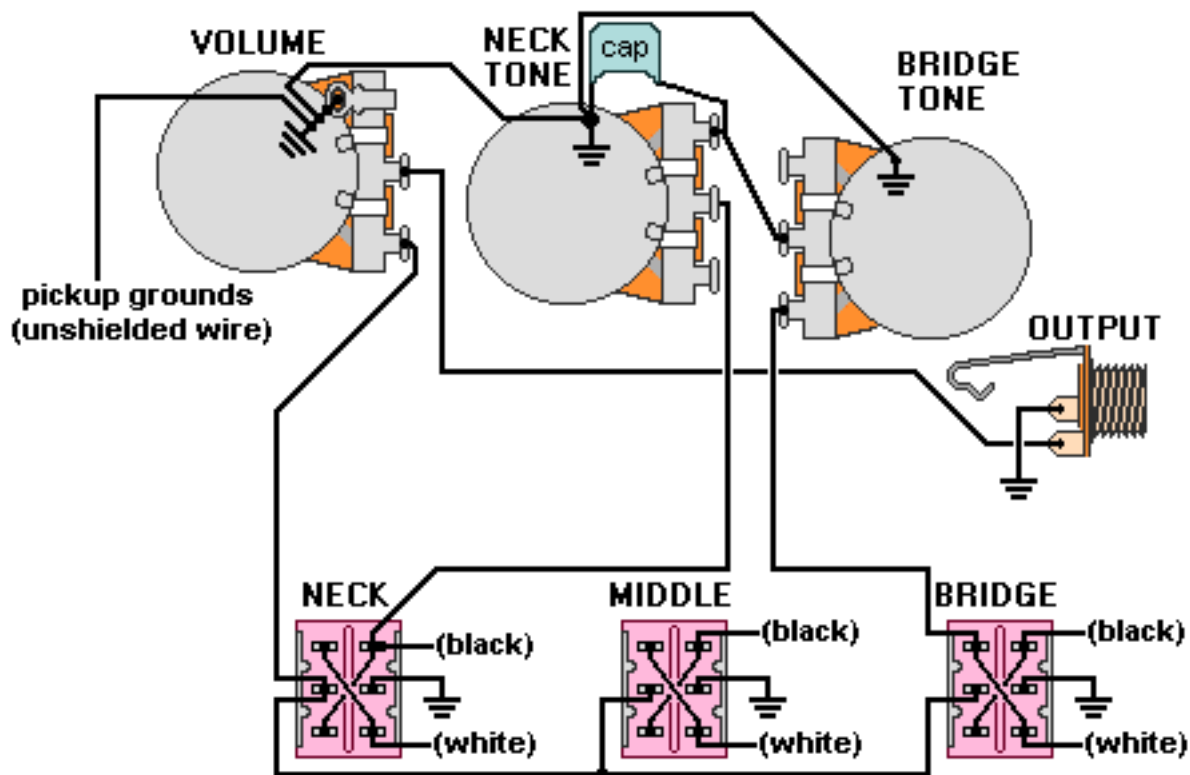

DiMarzio, Inc.

1388 Richmond Terrace, PO Box 100387, Staten Island, NY 10310, Tel(718)981-9286, Fax(718)720-5296

3 SINGLE COILS, 3 DPDT on/off/on (phase shift)

All other pickup wires not shown or mentioned go to ground.

Note: Tailpiece should be connected to common ground.

All grounds \perp must be connected.

Copyright (C) 2003 DiMarzio, Inc. All rights reserved