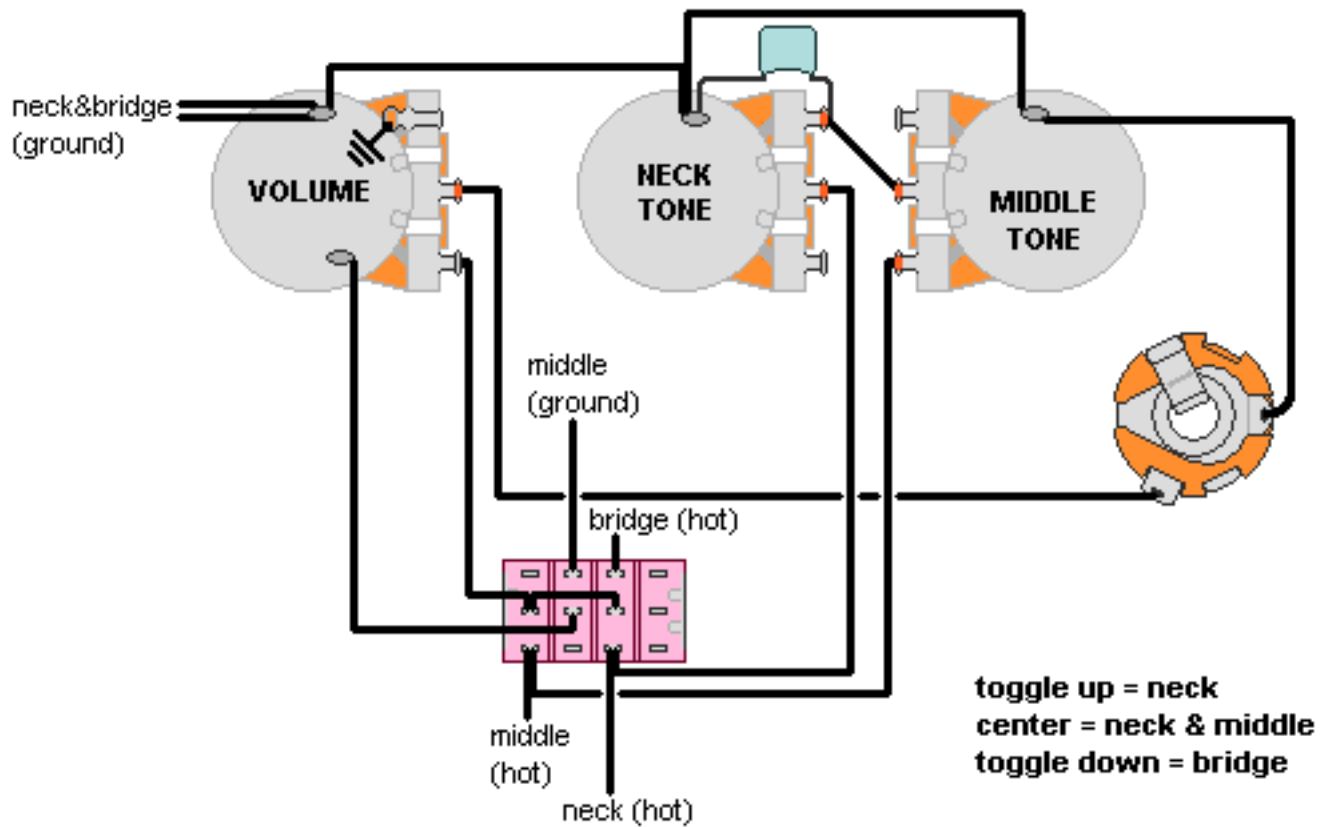

DiMarzio, Inc.

1388 Richmond Terrace, PO Box 100387, Staten Island, NY 10310, Tel(718)981-9286, Fax(718)720-5296

3 PICKUPS, 3-WAY TOGGLE, NECK AND MIDDLE TONE

**Note: Tailpiece should be connected to common ground.
All grounds \perp must be connected.**