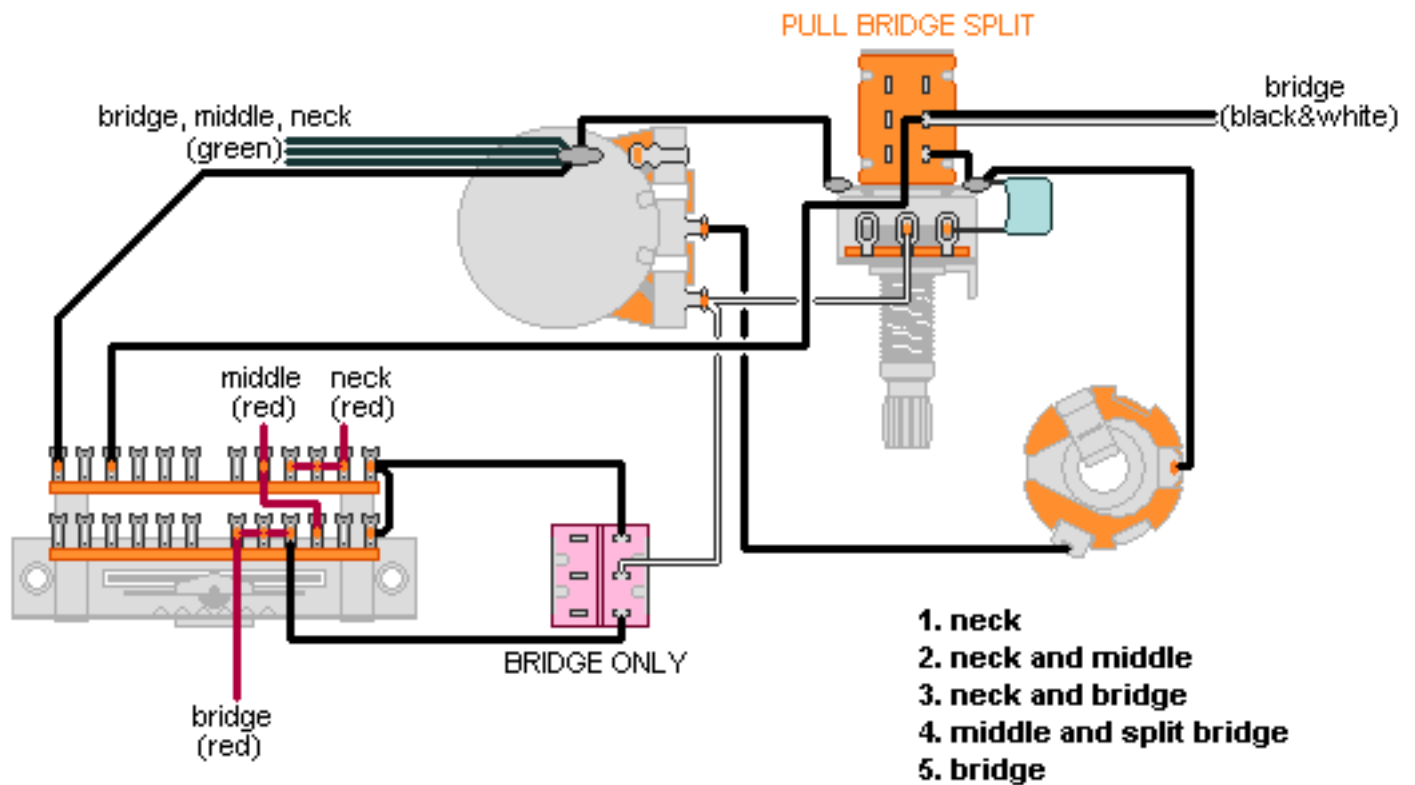

DiMarzio, Inc.

1388 Richmond Terrace, PO Box 100387, Staten Island, NY 10310, Tel(718)981-9286, Fax(718)720-5296

3 HUM., EP1112, 1VOL., 1 PUSH/PULL TONE, 1 DPDT

For neck and middle, solder the black&white wires together and tape up each connection.

**Note: Tailpiece should be connected to common ground.
All grounds \perp must be connected.**

Copyright (C) 2003 DiMarzio, Inc. All rights reserved