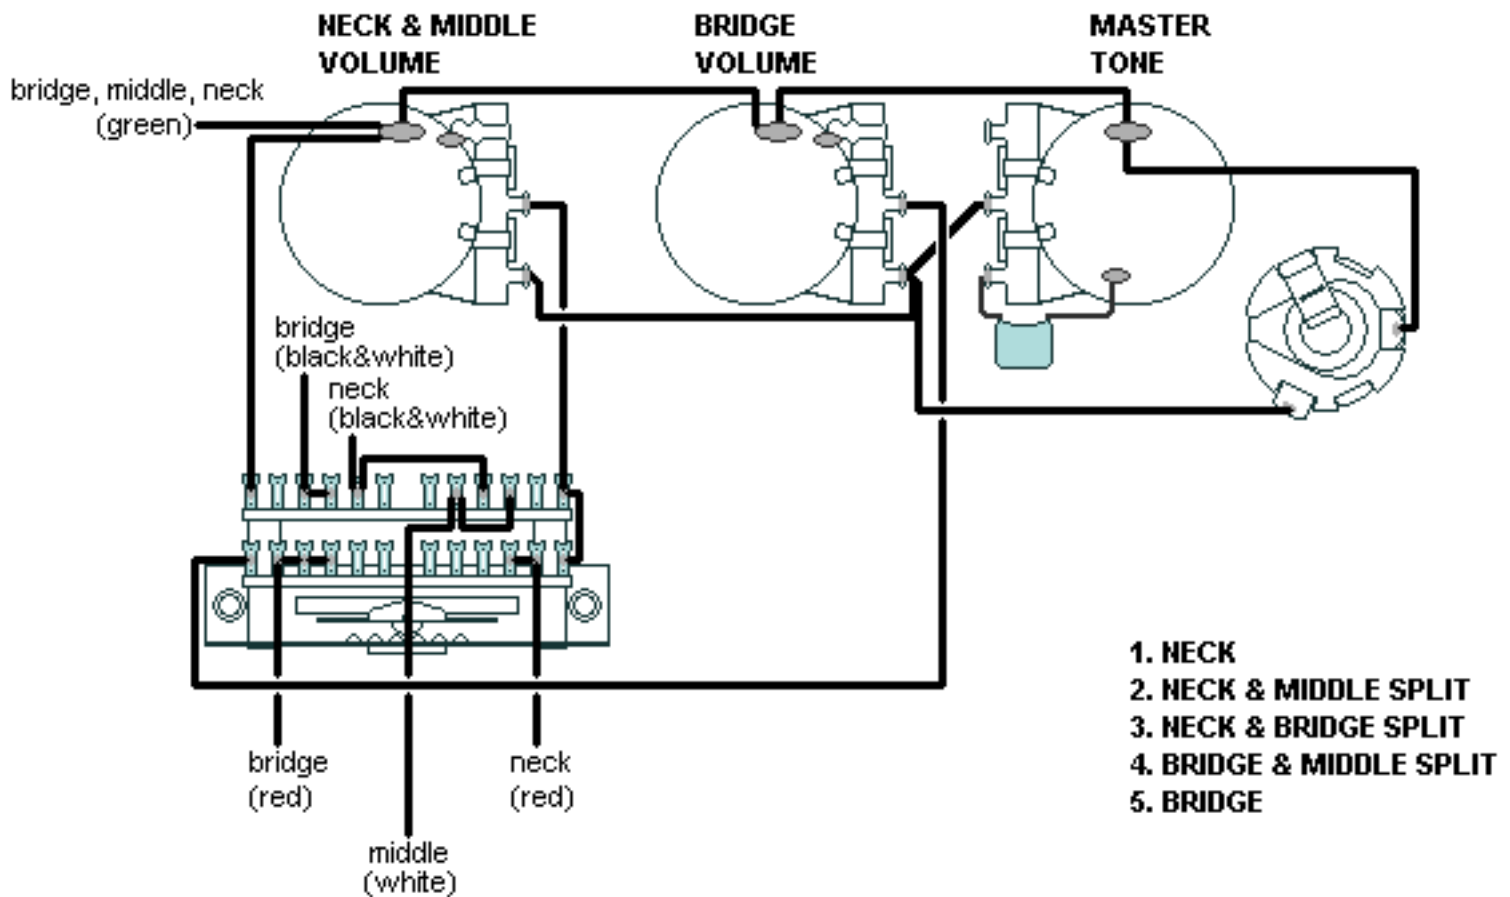

DiMarzio, Inc.

1388 Richmond Terrace, PO Box 100387, Staten Island, NY 10310, Tel(718)981-9286, Fax(718)720-5296

3 HUM., EP1112, 2 VOL., MASTER TONE

(red and black from middle are not being used)

**Note: Tailpiece should be connected to common ground.
All grounds \perp must be connected.**