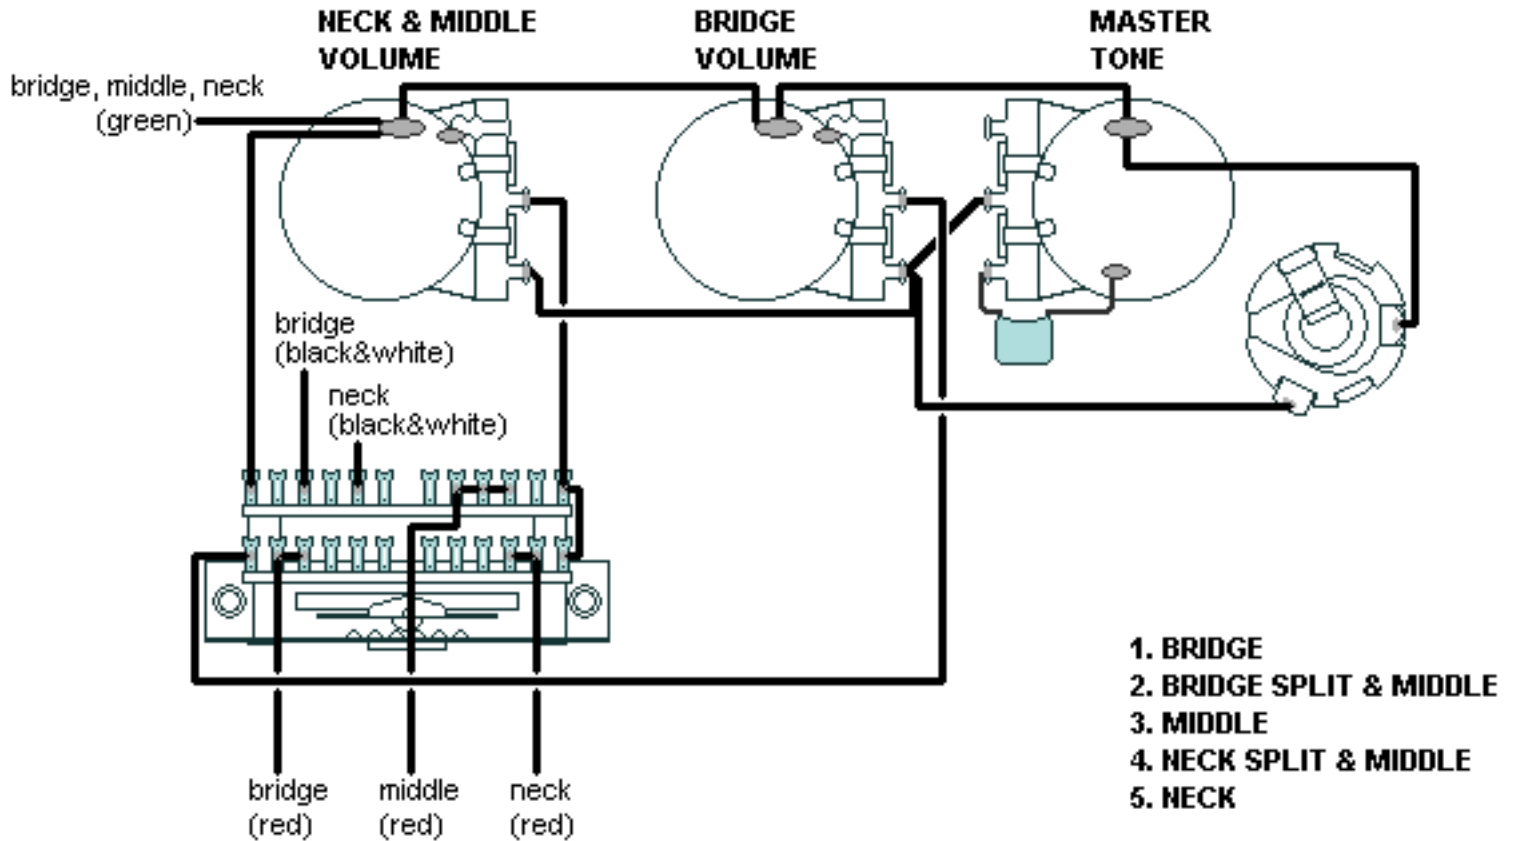

DiMarzio, Inc.

1388 Richmond Terrace, PO Box 100387, Staten Island, NY 10310, Tel(718)981-9286, Fax(718)720-5296

3 HUM., EP1112, 2 VOL., MASTER TONE

middle pickup - solder the black and white wires together and tape up the connection.

**Note: Tailpiece should be connected to common ground.
All grounds \perp must be connected.**

Copyright (C) 2003 DiMarzio, Inc. All rights reserved