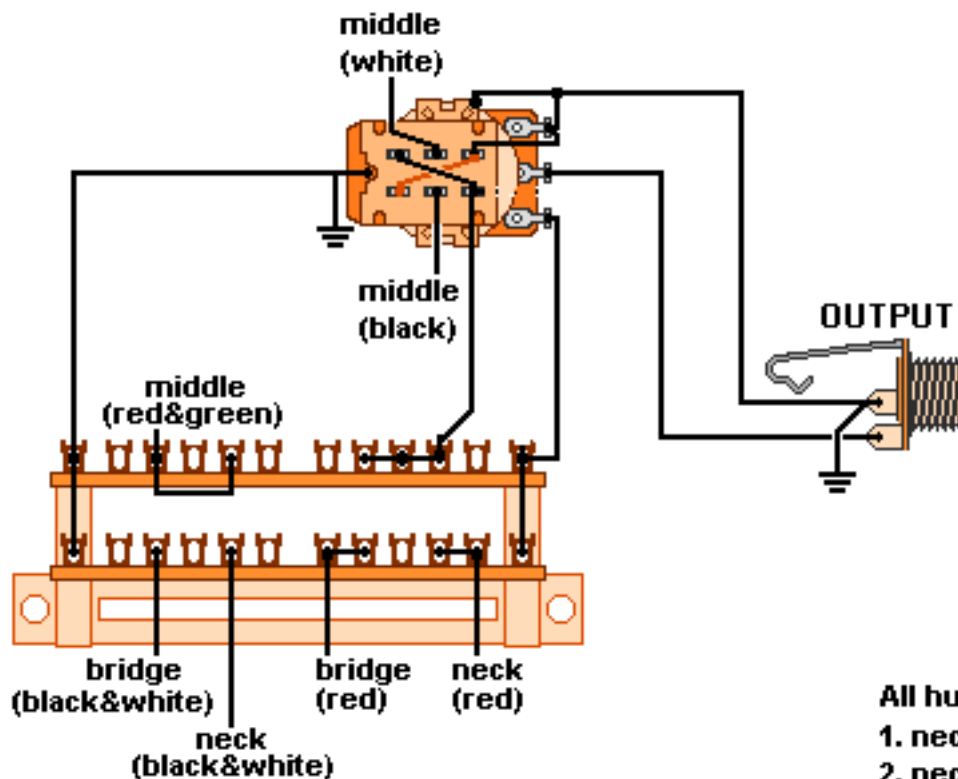

DiMarzio, Inc.

1388 Richmond Terrace, PO Box 100387, Staten Island, NY 10310, Tel(718)981-9286, Fax(718)720-5296

3 HUM WIRING, 5-WAY SPLIT 2&4 (humcancelling)

Push/pull phase switch reverses phase of middle pickup

All humcancelling

1. neck
2. neck split & middle split
3. middle
4. bridge split & middle split
5. bridge

All other pickup wires not shown or mentioned go to ground.

Note: Tailpiece should be connected to common ground.