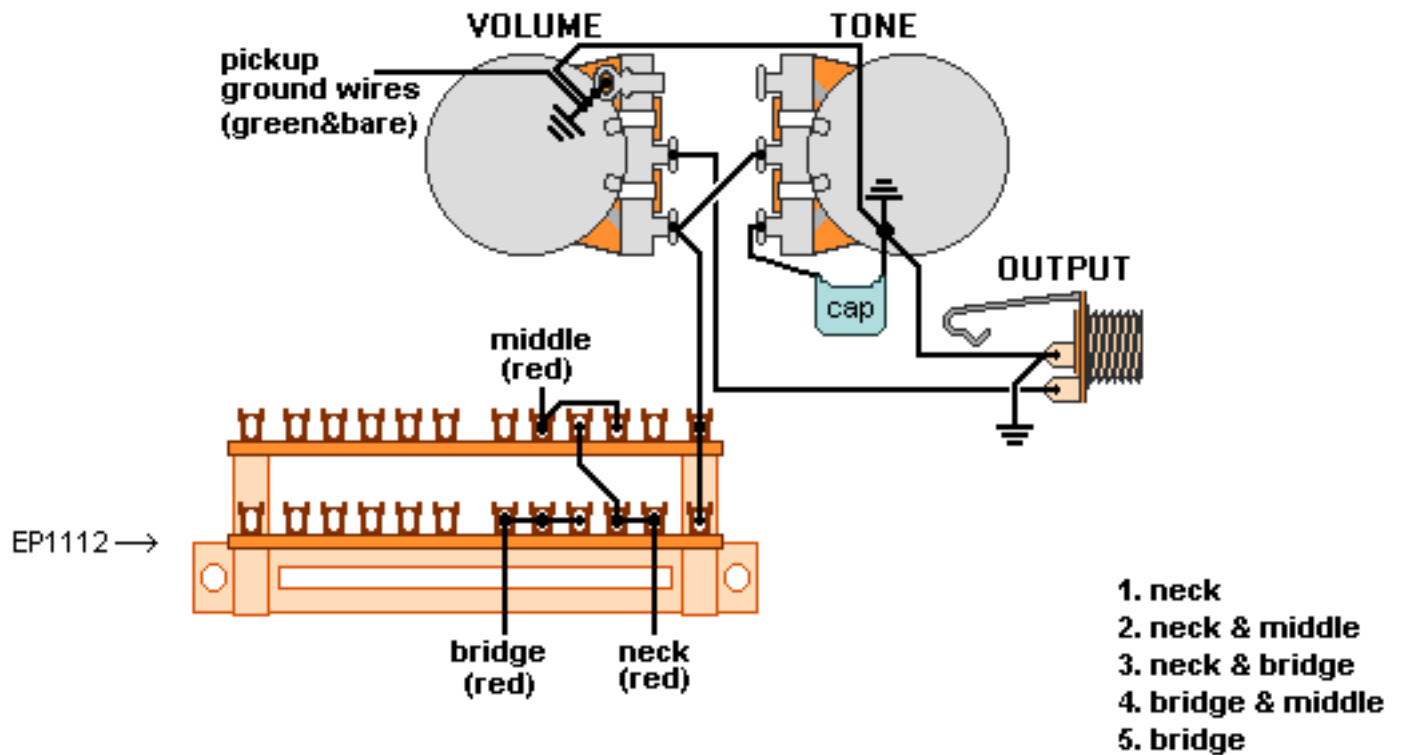

DiMarzio, Inc.

1388 Richmond Terrace, PO Box 100387, Staten Island, NY 10310, Tel(718)981-9286, Fax(718)720-5296

3 HUM., EP1112

For each pickup, solder the black & white wires together and tape up each connection.

Note: Tailpiece should be connected to common ground.
All grounds \perp must be connected.

Copyright (C) 2003 DiMarzio, Inc. All rights reserved