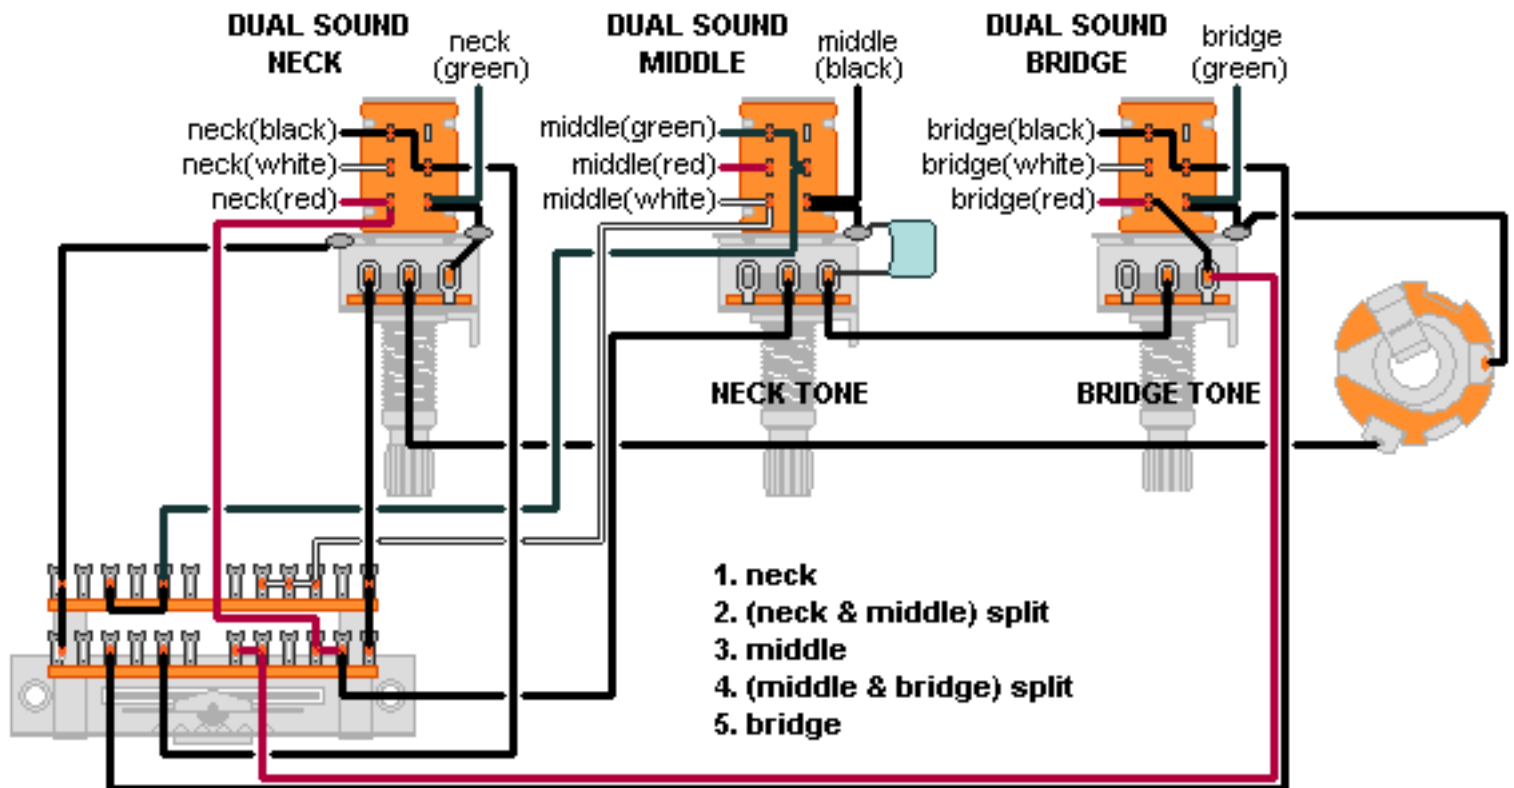

DiMarzio, Inc.

1388 Richmond Terrace, PO Box 100387, Staten Island, NY 10310, Tel(718)981-9286, Fax(718)720-5296

3 HUM., 3 PUSH/PULL(dual sound)

**Note: Tailpiece should be connected to common ground.
All grounds \perp must be connected.**