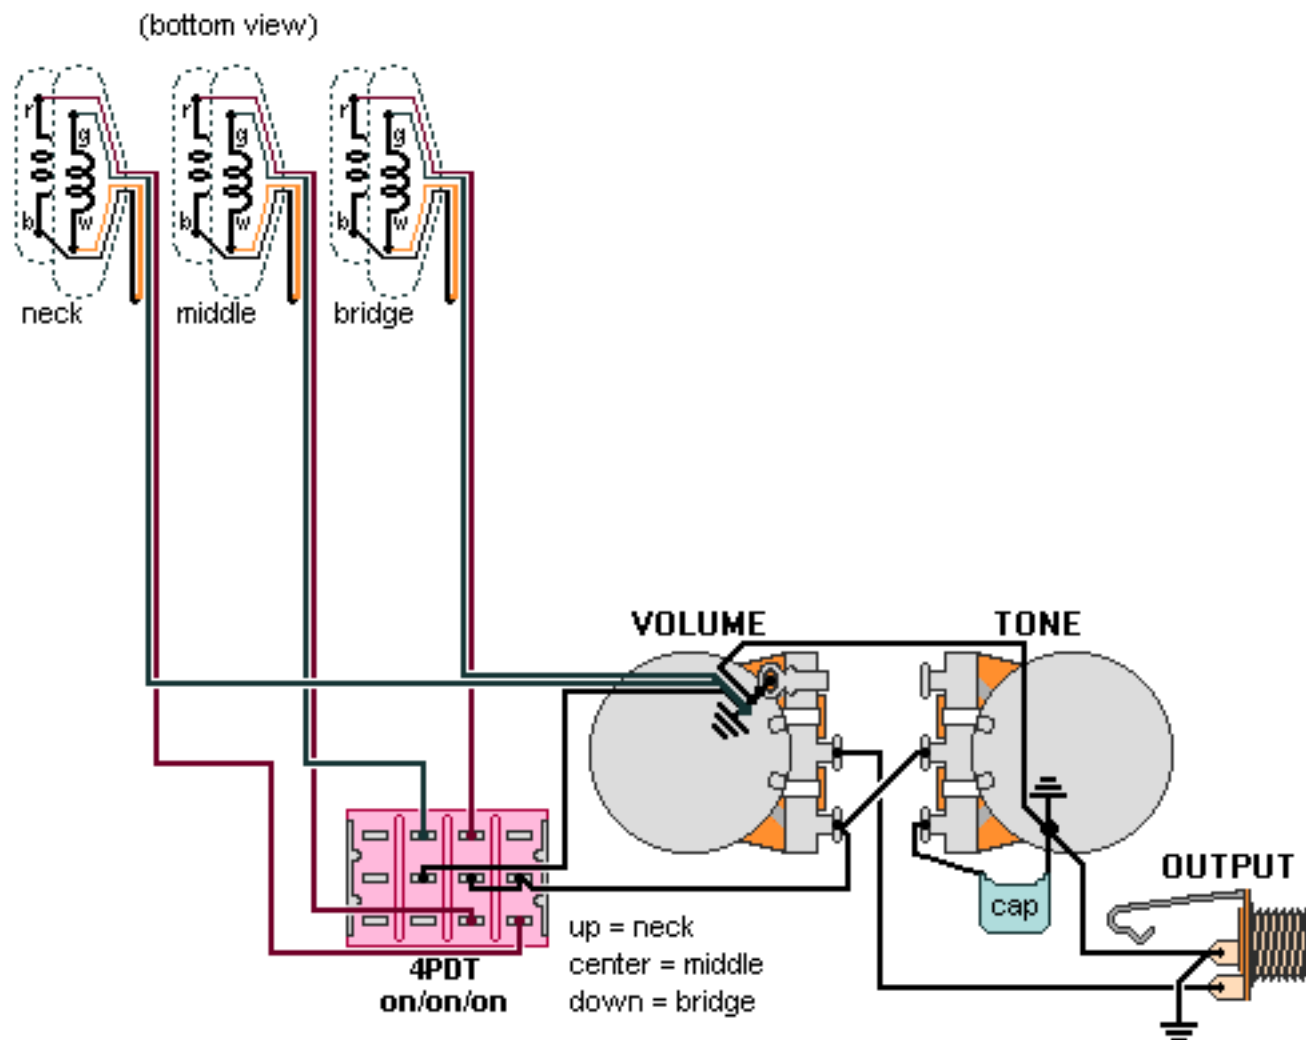

DiMarzio, Inc.

1388 Richmond Terrace, PO Box 100387, Staten Island, NY 10310, Tel(718)981-9286, Fax(718)720-5296

3 VIRTUAL VINTAGE, 3-WAY EP1111

**Note: Tailpiece should be connected to common ground.
All grounds \perp must be connected.**