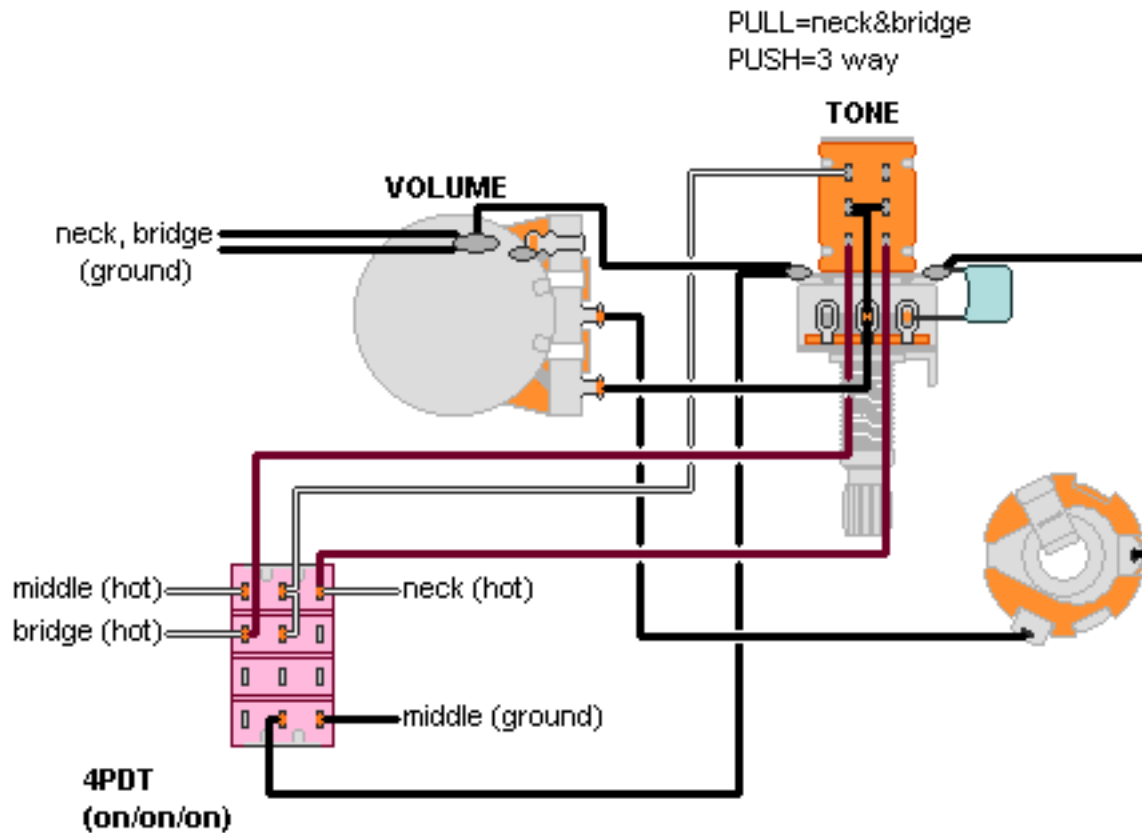

DiMarzio, Inc.

1388 Richmond Terrace, PO Box 100387, Staten Island, NY 10310, Tel(718)981-9286, Fax(718)720-5296

3HUM., 1VOL., 1PUSH/PULL TONE

All other pickup wires not shown or mentioned go to ground.

Note: Tailpiece should be connected to common ground.

All grounds \perp must be connected.

Copyright (C) 2003 DiMarzio, Inc. All rights reserved