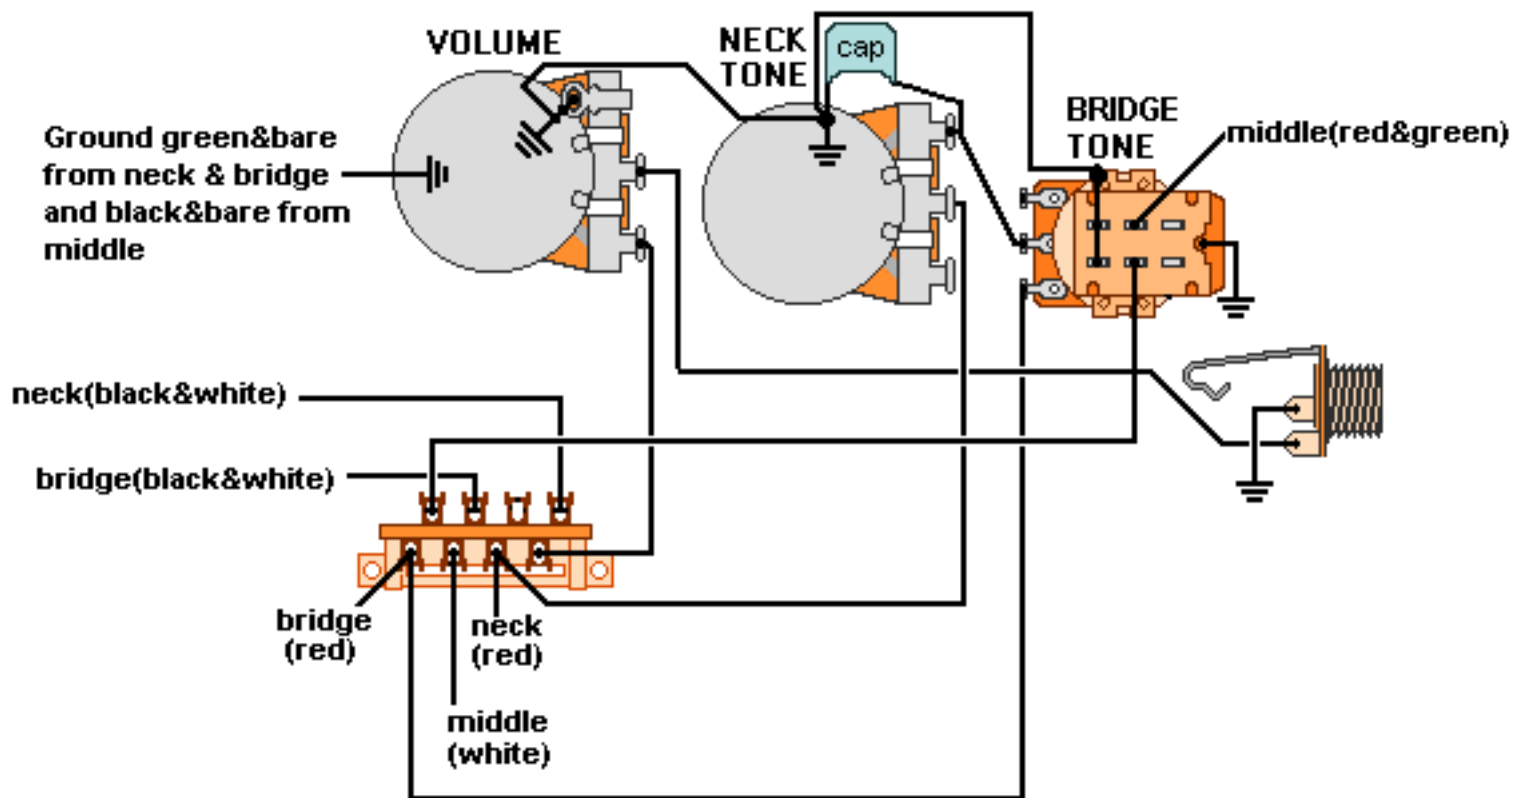

DiMarzio, Inc.

1388 Richmond Terrace, PO Box 100387, Staten Island, NY 10310, Tel(718)981-9286, Fax(718)720-5296

3 HUM., 5-WAY, 1 PUSH/PULL (SINGLE COIL SPLITTING)

All other pickup wires not shown or mentioned go to ground.

Note: Tailpiece should be connected to common ground.

All grounds \perp must be connected.

Copyright (C) 2003 DiMarzio, Inc. All rights reserved