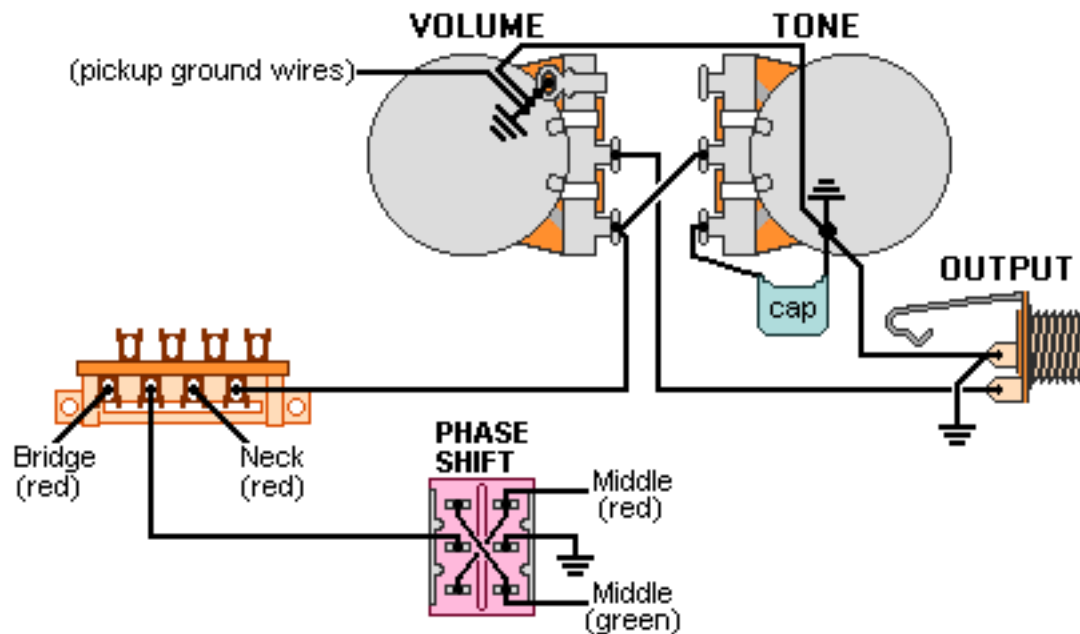

DiMarzio, Inc.

1388 Richmond Terrace, PO Box 100387, Staten Island, NY 10310, Tel(718)981-9286, Fax(718)720-5296

3 HUM, 1 VOL., 1 TONE, 5-WAY, MIDDLE PHASE SWITCH

For each pickup, solder the black and white wires together and tape up each connection.

All other pickup wires not shown or mentioned go to ground.

Note: Tailpiece should be connected to common ground.

All grounds \perp must be connected.

Copyright (C) 2003 DiMarzio, Inc. All rights reserved