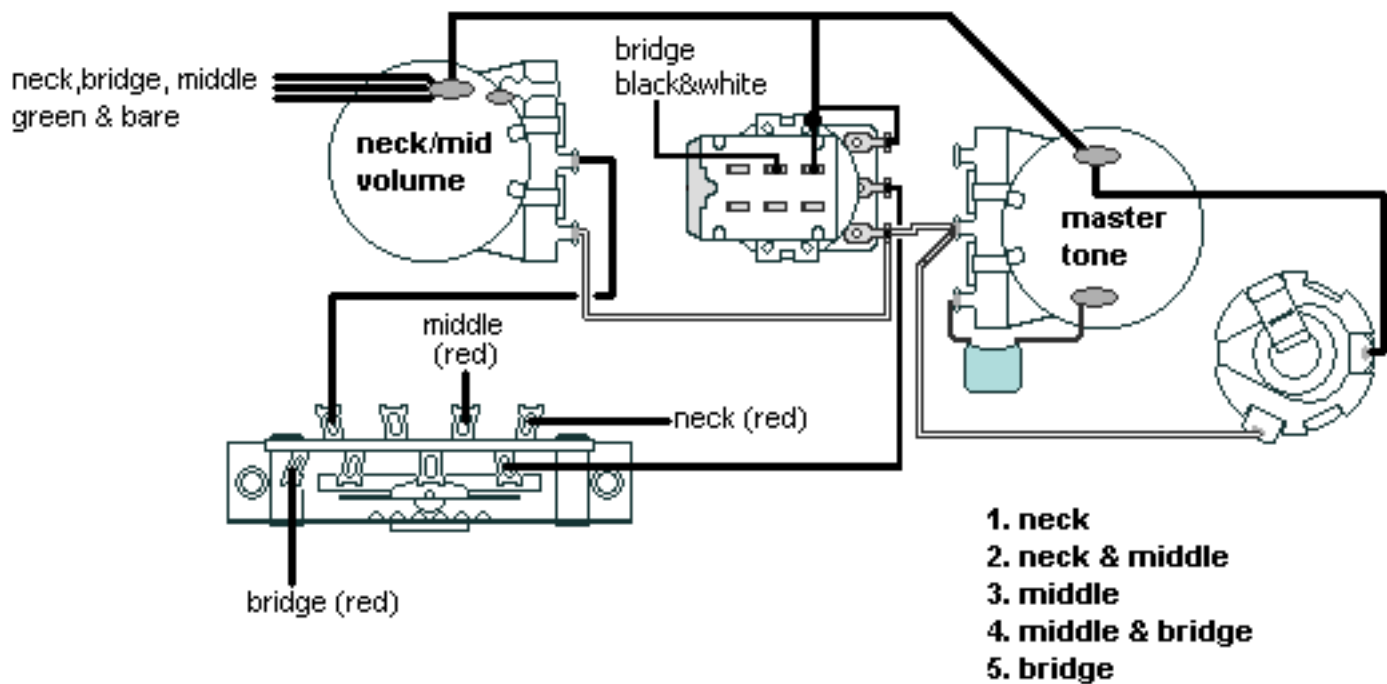

## 3 HUM., 2 VOL., MASTER TONE

Push/pull splits bridge pickup

**For each pickup except bridge pickup, solder the black&white wires together and tape up each connection.**

**Note: Tailpiece should be connected to common ground.  
All grounds  $\perp$  must be connected.**