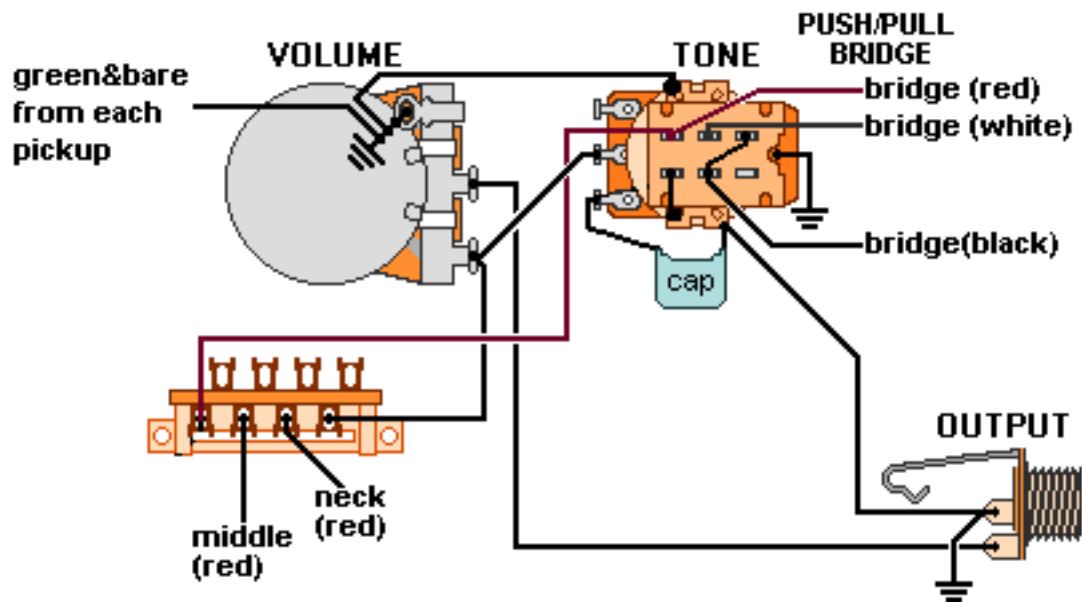

DiMarzio, Inc.

1388 Richmond Terrace, PO Box 100387, Staten Island, NY 10310, Tel(718)981-9286, Fax(718)720-5296

**3 PICKUPS, 5-WAY SWITCH, 1 VOL., 1 TONE
SERIES/PARALLEL BRIDGE PICKUP**

For neck & middle pickups, solder the black & white wires together and tape up this connection.

**Note: Tailpiece should be connected to common ground.
All grounds \perp must be connected.**

Copyright (C) 2003 DiMarzio, Inc. All rights reserved