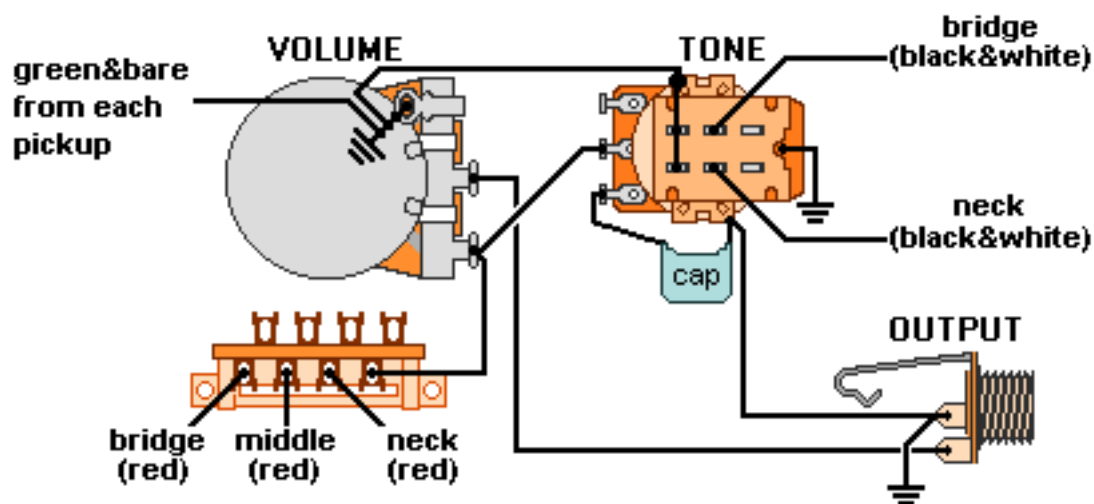

DiMarzio, Inc.

1388 Richmond Terrace, PO Box 100387, Staten Island, NY 10310, Tel(718)981-9286, Fax(718)720-5296

3 HUM., STANDARD 5-WAY, PUSH/PULL SPLIT NECK&BRIDGE

For the middle pickup, solder the black&white wires together and tape up the connection.

**Note: Tailpiece should be connected to common ground.
All grounds \perp must be connected.**

Copyright (C) 2003 DiMarzio, Inc. All rights reserved