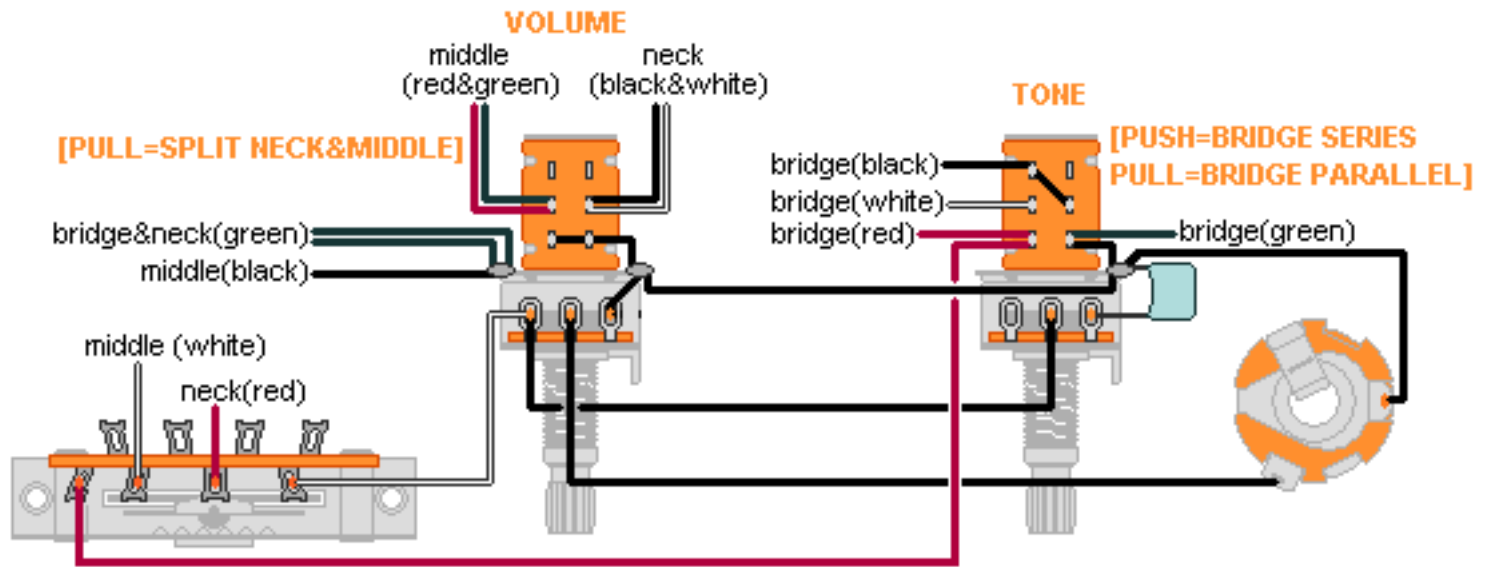

DiMarzio, Inc.

1388 Richmond Terrace, PO Box 100387, Staten Island, NY 10310, Tel(718)981-9286, Fax(718)720-5296

3 Hum., push/pull vol.[split neck/mid], push/pull tone[dual sound bridge]

**Note: Tailpiece should be connected to common ground.
All grounds \perp must be connected.**