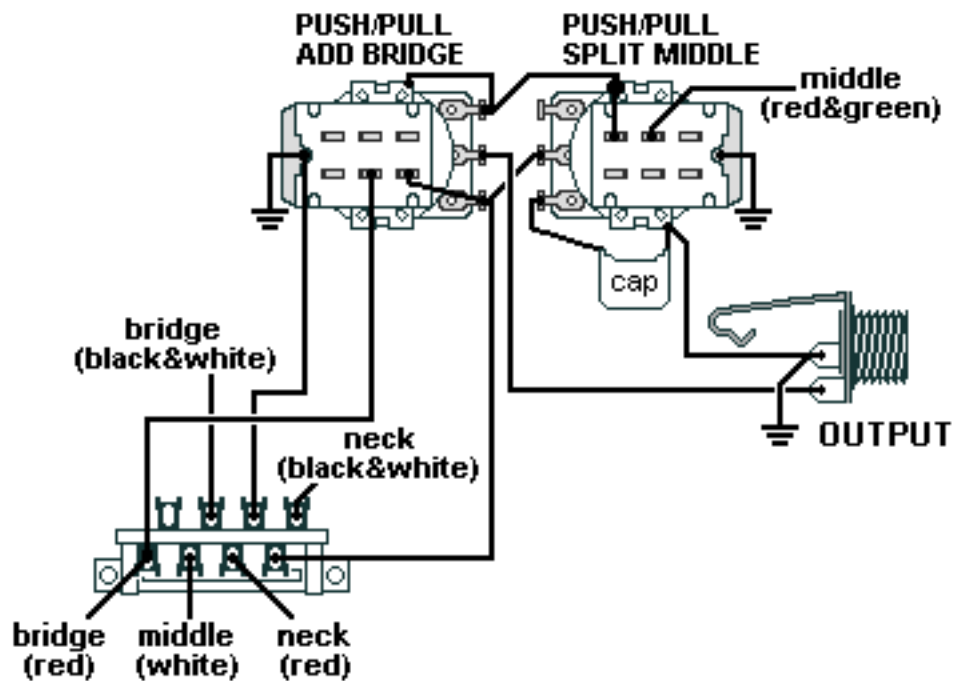

DiMarzio, Inc.

1388 Richmond Terrace, PO Box 100387, Staten Island, NY 10310, Tel(718)981-9286, Fax(718)720-5296

3 HUM., PUSH/PULL VOL. (add bridge), PUSH/PULL TONE (split mid)

Ground green & bare wires from neck & bridge pickups and black & bare wires from middle pickup.

All other pickup wires not shown or mentioned go to ground.

Note: Tailpiece should be connected to common ground.

All grounds \perp must be connected.

Copyright (C) 2003 DiMarzio, Inc. All rights reserved