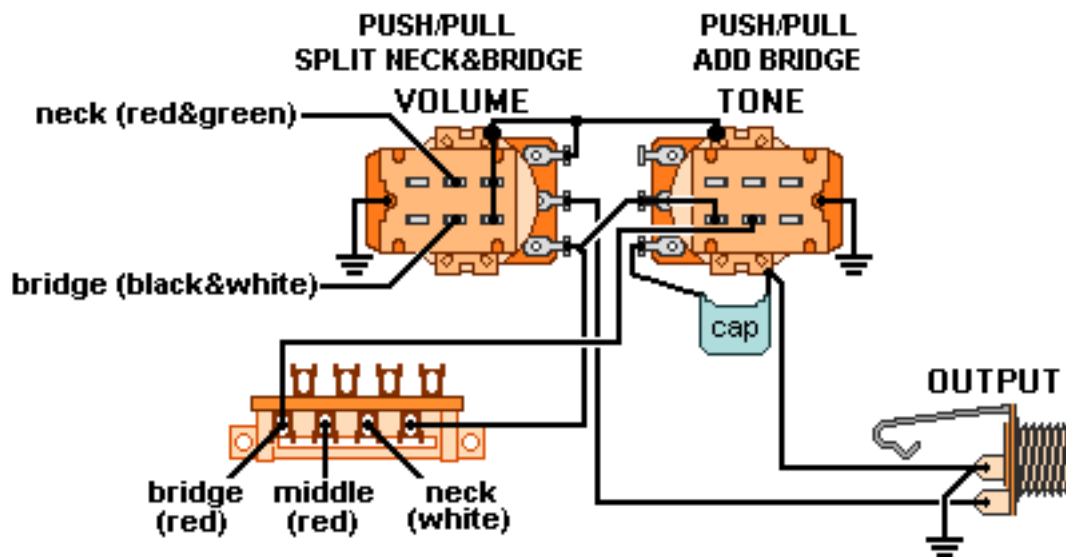

DiMarzio, Inc.

1388 Richmond Terrace, PO Box 100387, Staten Island, NY 10310, Tel(718)981-9286, Fax(718)720-5296

3 HUM., 2 PUSH/PULL WIRING

For the middle & bridge pickups, solder green & bare to ground. For the neck pickup, solder black & bare to ground.

**Note: Tailpiece should be connected to common ground.
All grounds \perp must be connected.**

Copyright (C) 2003 DiMarzio, Inc. All rights reserved