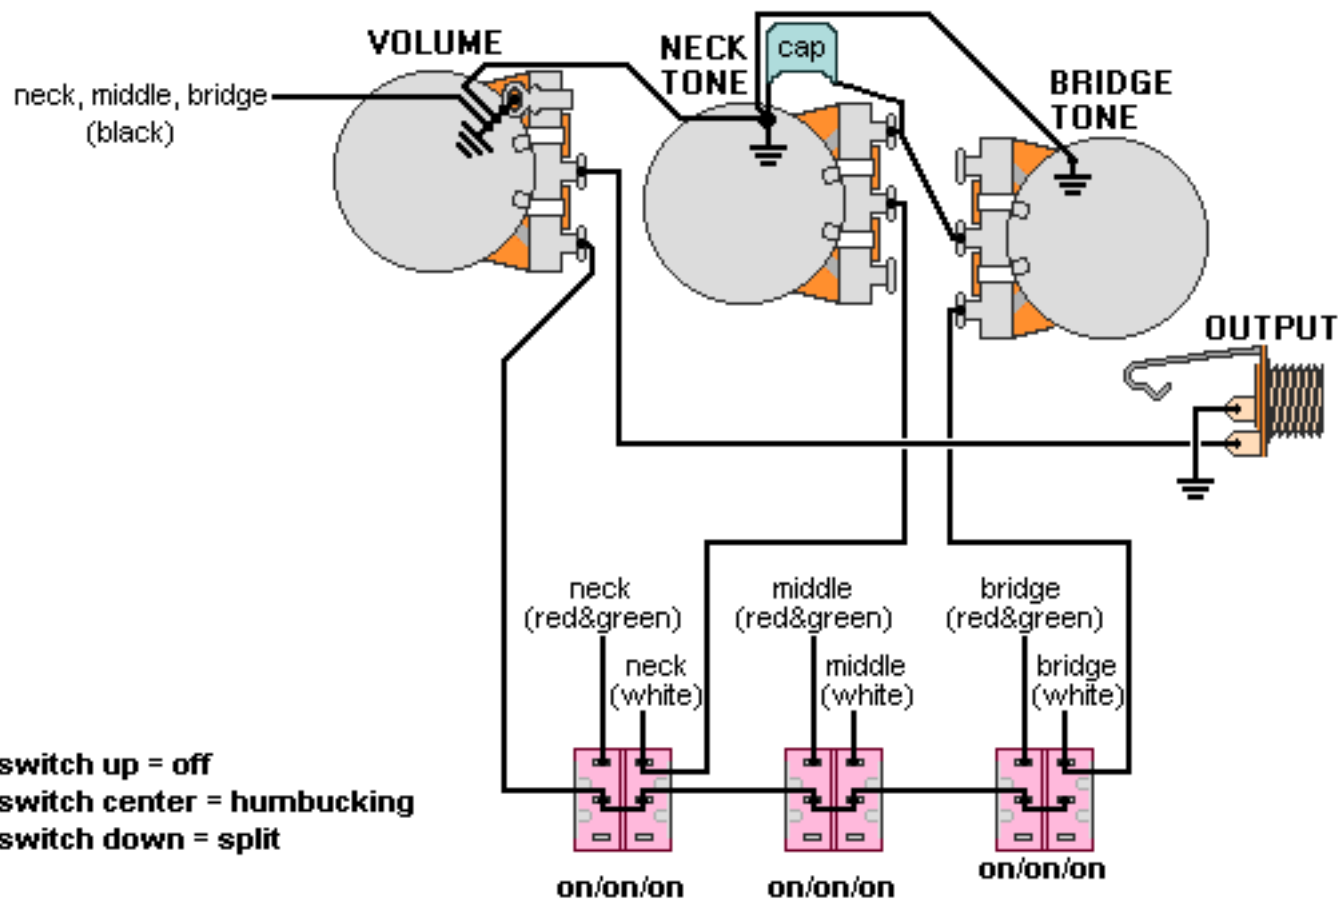

DiMarzio, Inc.

1388 Richmond Terrace, PO Box 100387, Staten Island, NY 10310, Tel(718)981-9286, Fax(718)720-5296

3 HUMS, 3 DPDT on/on/on

All other pickup wires not shown or mentioned go to ground.

Note: Tailpiece should be connected to common ground.

All grounds \perp must be connected.

Copyright (C) 2003 DiMarzio, Inc. All rights reserved