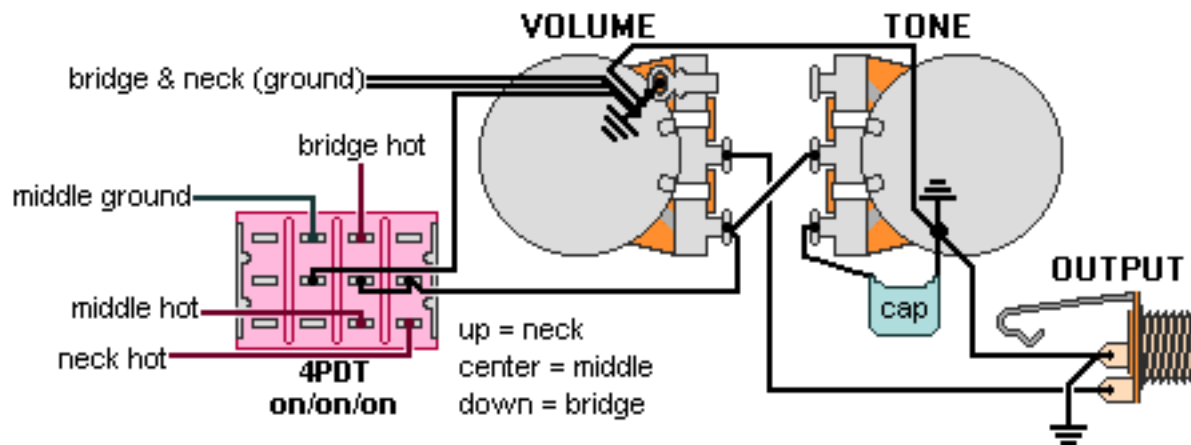

DiMarzio, Inc.

1388 Richmond Terrace, PO Box 100387, Staten Island, NY 10310, Tel(718)981-9286, Fax(718)720-5296

3 SINGLES, 3-WAY EP1111

**Note: Tailpiece should be connected to common ground.
All grounds \perp must be connected.**