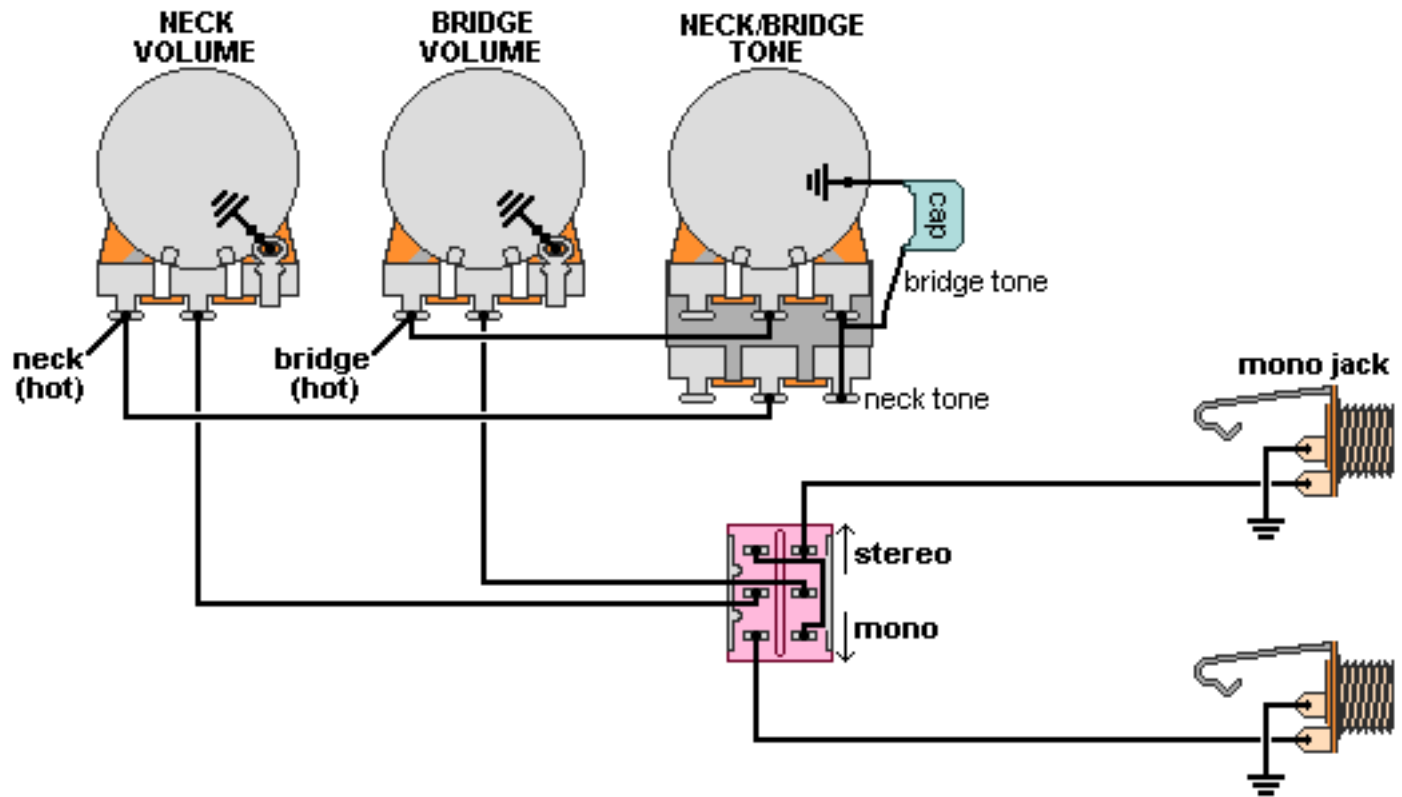

DiMarzio, Inc.

1388 Richmond Terrace, PO Box 100387, Staten Island, NY 10310, Tel(718)981-9286, Fax(718)720-5296

2-Pickup Bass, Stacked Tone, Stereo/Mono Switch, 2 Outputs

**Note: Tailpiece should be connected to common ground.
All grounds \perp must be connected.**