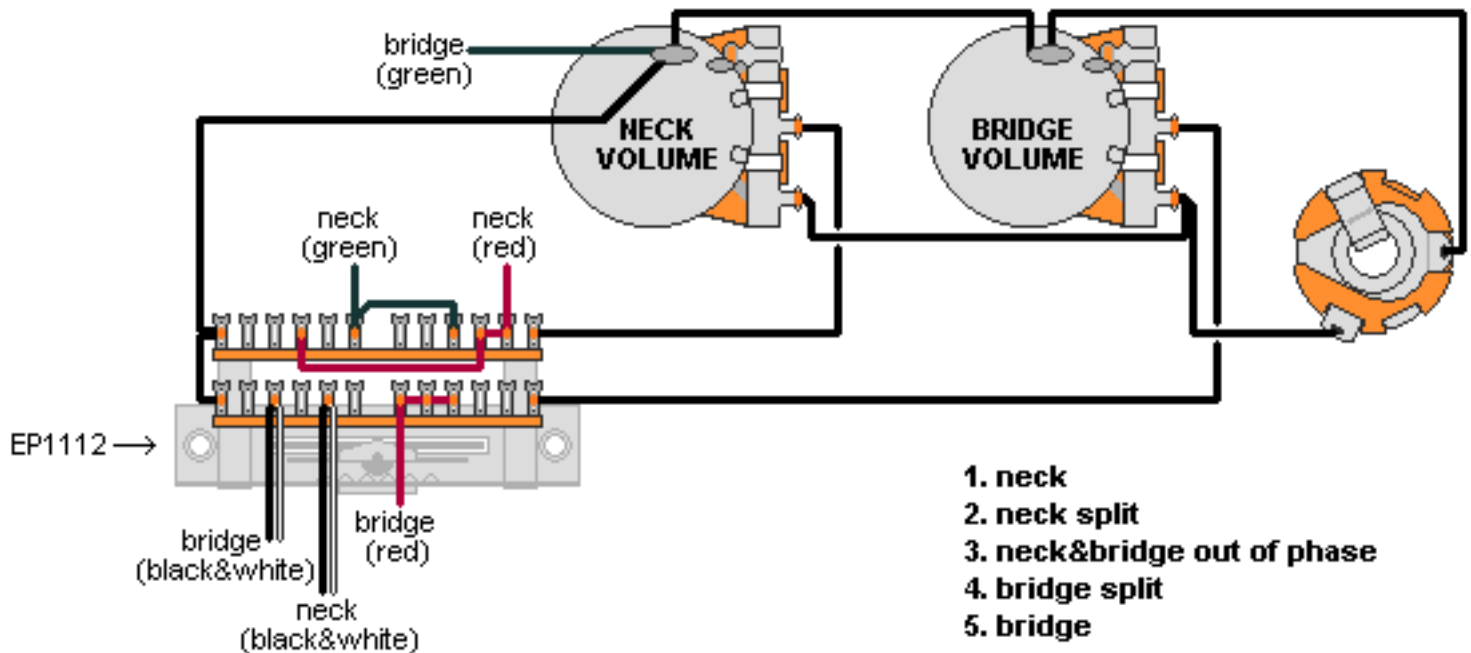

DiMarzio, Inc.

1388 Richmond Terrace, PO Box 100387, Staten Island, NY 10310, Tel(718)981-9286, Fax(718)720-5296

2 HUMBUCKER, 2 VOLUME

Both pickups should have their cables face the control compartment.

**Note: Tailpiece should be connected to common ground.
All grounds \perp must be connected.**