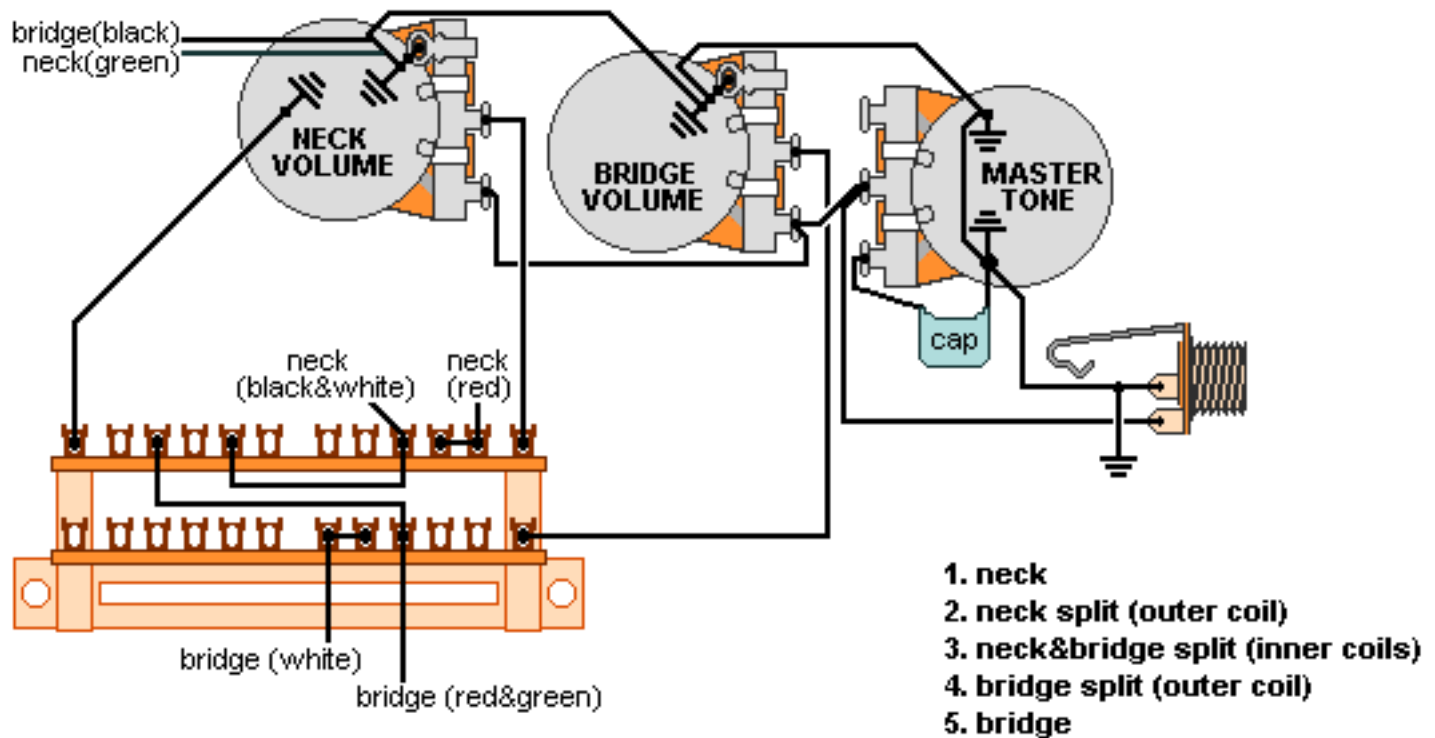

DiMarzio, Inc.

1388 Richmond Terrace, PO Box 100387, Staten Island, NY 10310, Tel(718)981-9286, Fax(718)720-5296

2 HUM, 2 VOL., 1 TONE, 5-WAY MULTIPOLE

All other pickup wires not shown or mentioned go to ground.

Note: Tailpiece should be connected to common ground.

All grounds \perp must be connected.

Copyright (C) 2003 DiMarzio, Inc. All rights reserved