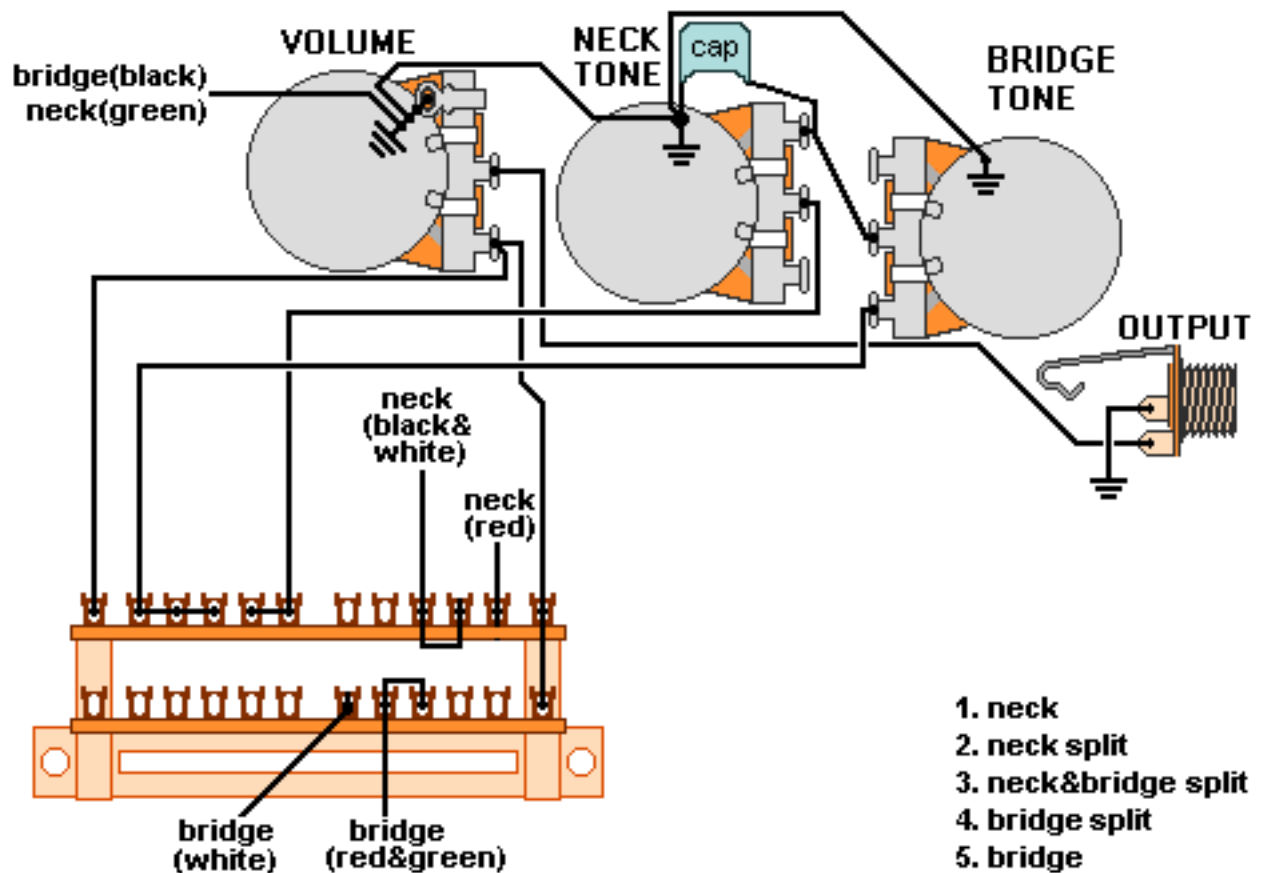

DiMarzio, Inc.

1388 Richmond Terrace, PO Box 100387, Staten Island, NY 10310, Tel(718)981-9286, Fax(718)720-5296

2 HUM, 1 VOLUME, 2 TONES (DIMARZIO MULTIPOLE SWITCH)

**Note: Tailpiece should be connected to common ground.
All grounds \perp must be connected.**