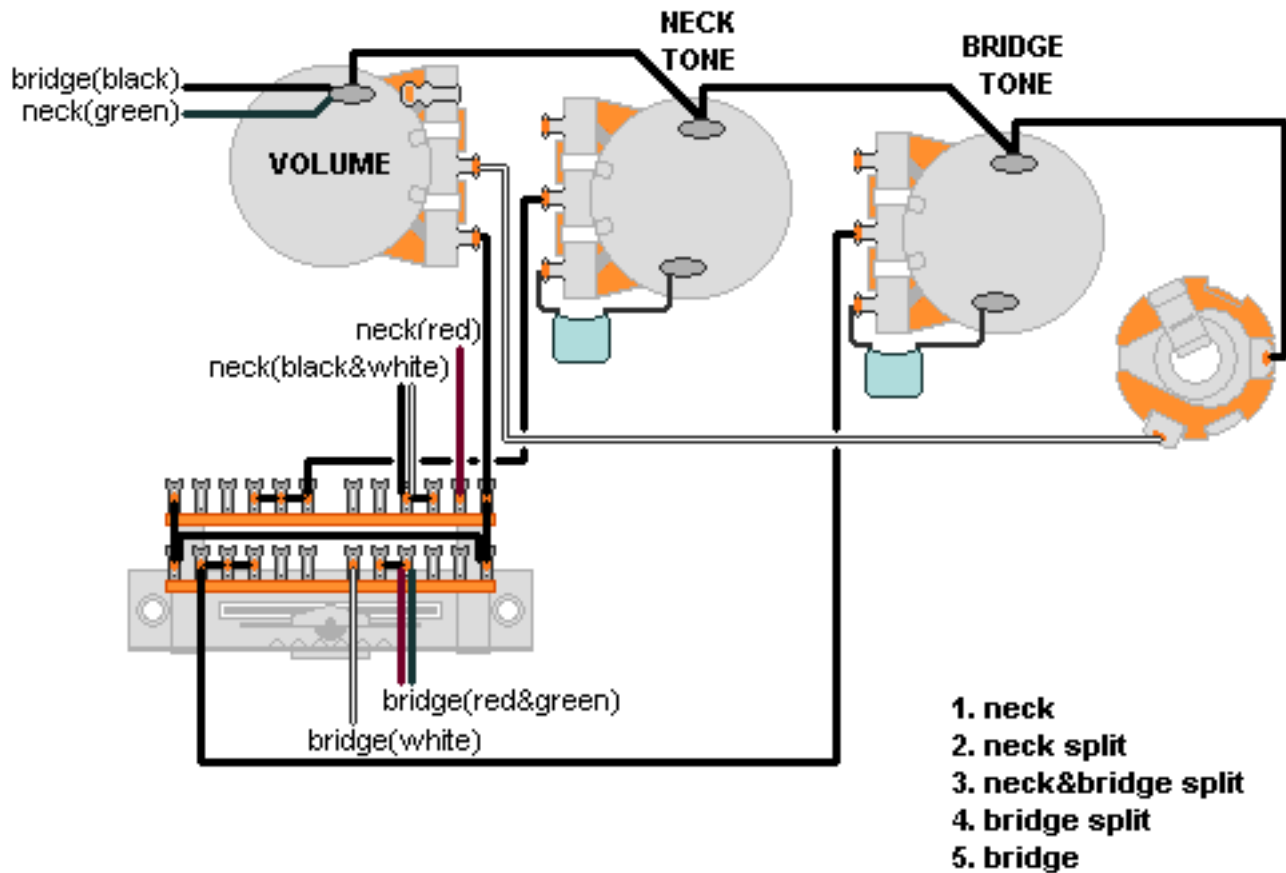

## 2 HUM, 1 VOL., 2 TONE, 5-WAY MULTIPOLE

**Install both pickups with cables towards controls**

**Note: Tailpiece should be connected to common ground.  
All grounds  $\perp$  must be connected.**

Copyright (C) 2003 DiMarzio, Inc. All rights reserved