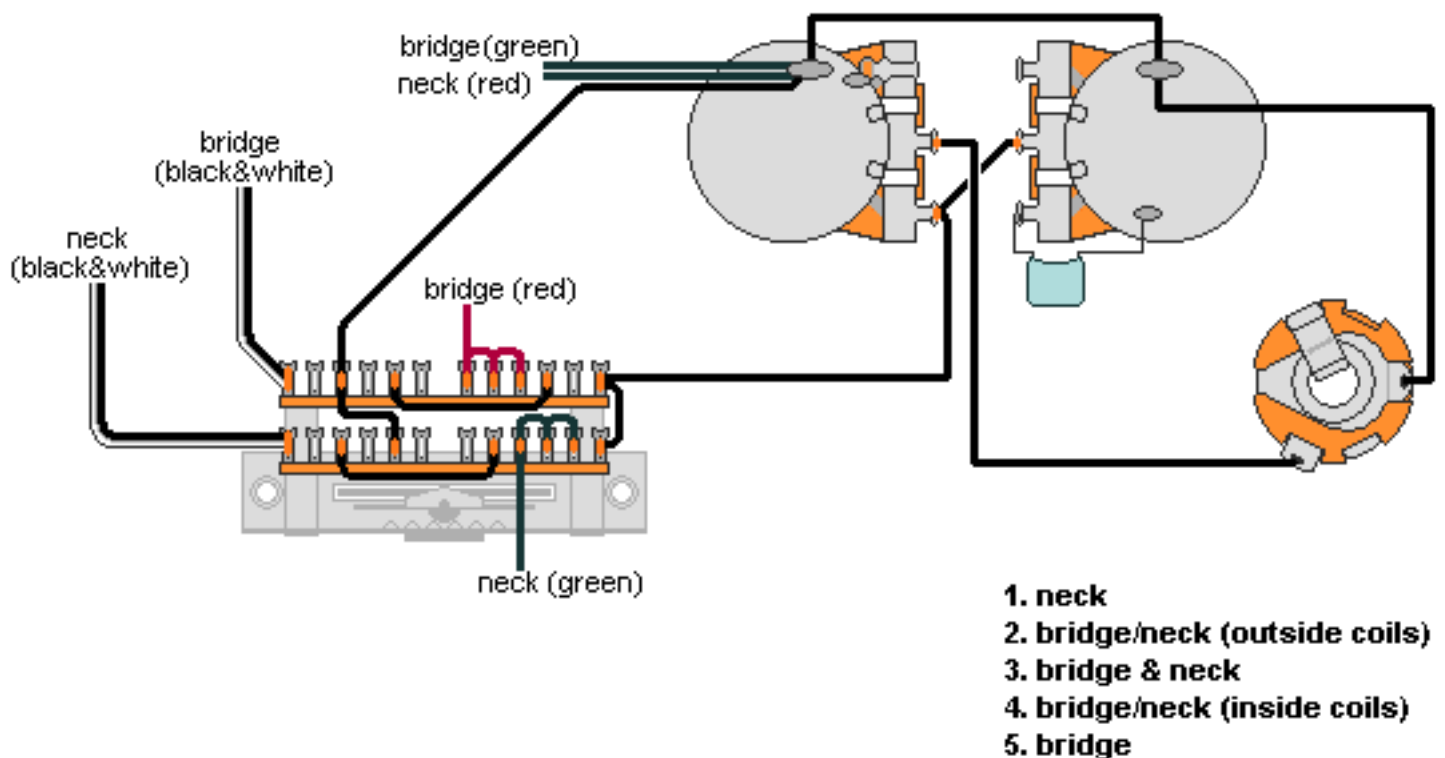

## 2 HUM, EP1112 WIRING

**neck pickup reverse  
polarity**

**Install neck pickup with cable exit away from strings.  
Install bridge pickup with cable exit toward strings.**

**Note: Tailpiece should be connected to common ground.  
All grounds  $\perp$  must be connected.**