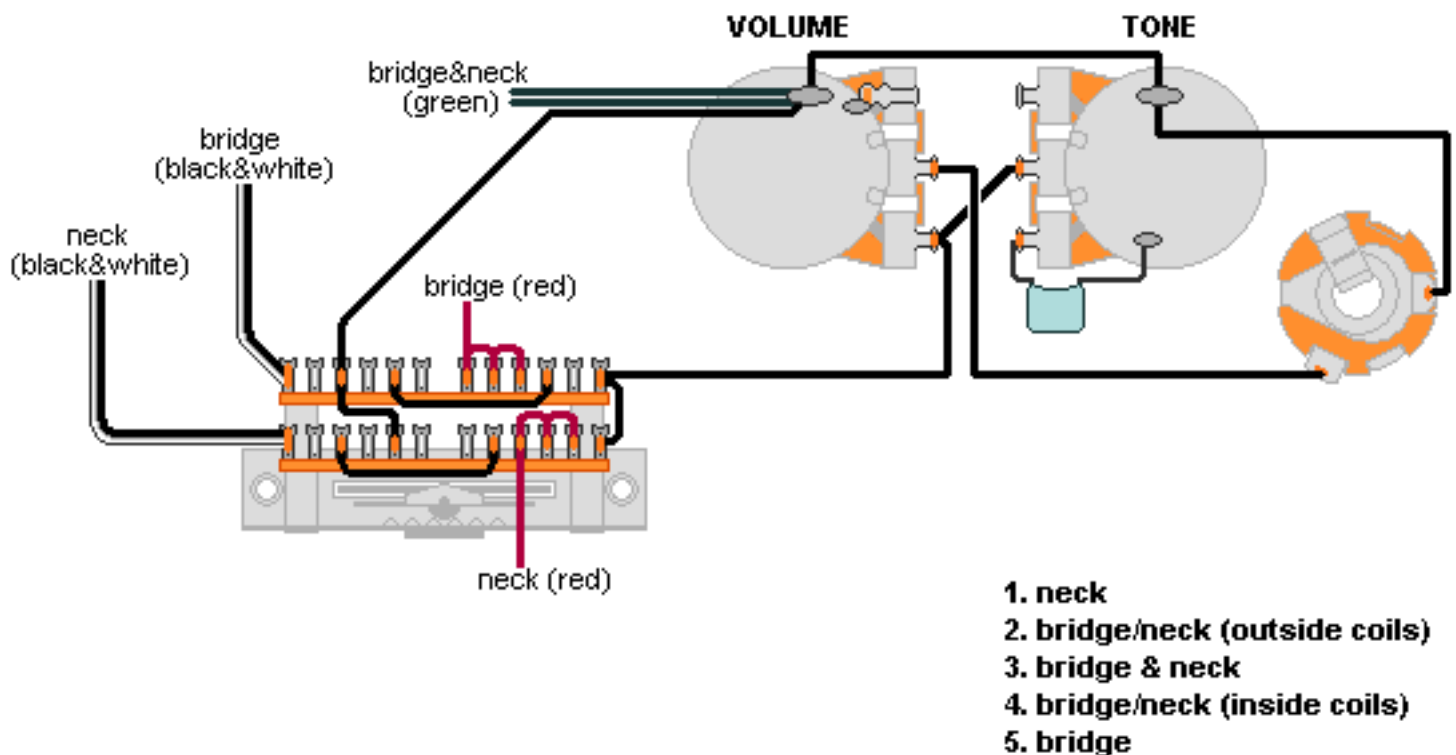

DiMarzio, Inc.

1388 Richmond Terrace, PO Box 100387, Staten Island, NY 10310, Tel(718)981-9286, Fax(718)720-5296

2 HUM, EP1112 WIRING

Both pickups should be installed with the cable exit towards the control compartment.

**Note: Tailpiece should be connected to common ground.
All grounds \perp must be connected.**

Copyright (C) 2010 DiMarzio, Inc. All rights reserved