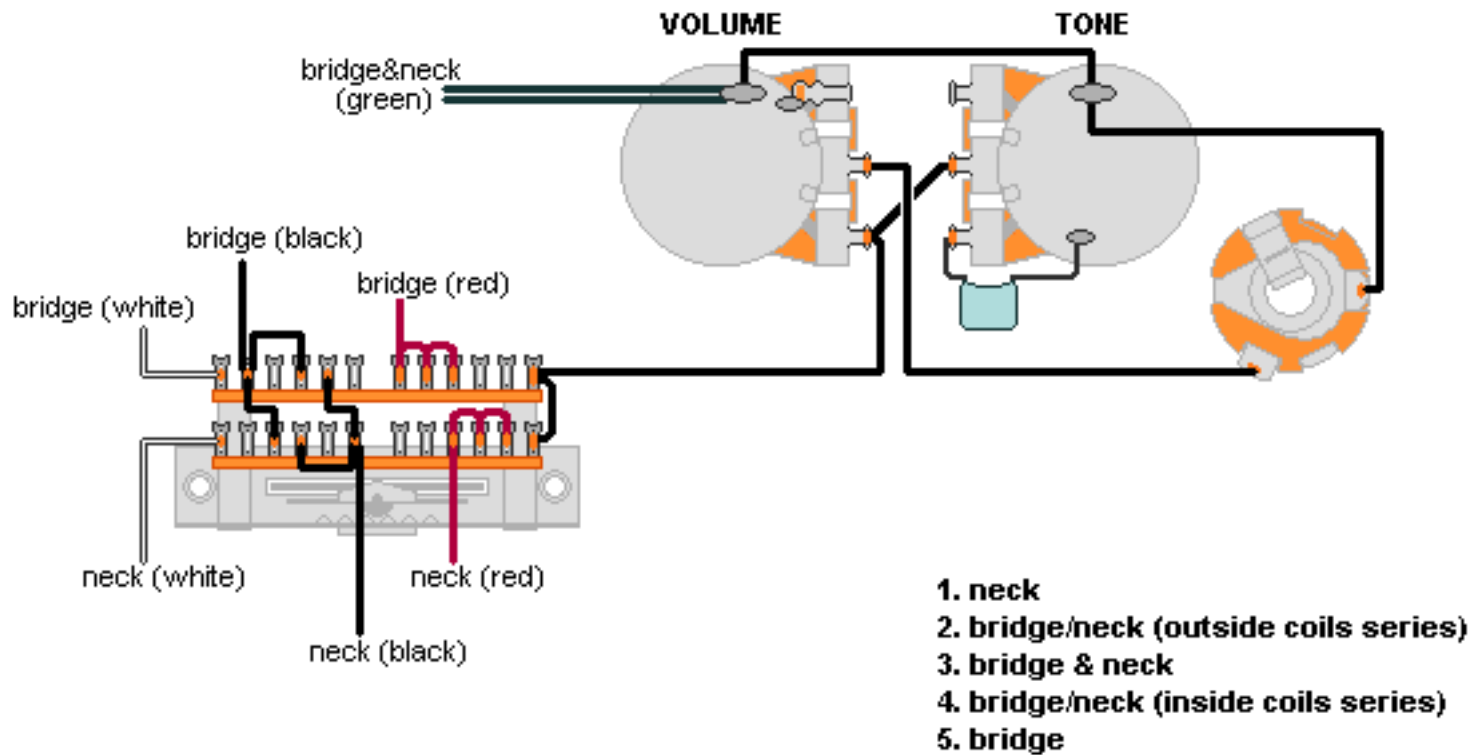

DiMarzio, Inc.

1388 Richmond Terrace, PO Box 100387, Staten Island, NY 10310, Tel(718)981-9286, Fax(718)720-5296

2 HUM, EP1112 WIRING

**Note: Tailpiece should be connected to common ground.
All grounds \perp must be connected.**